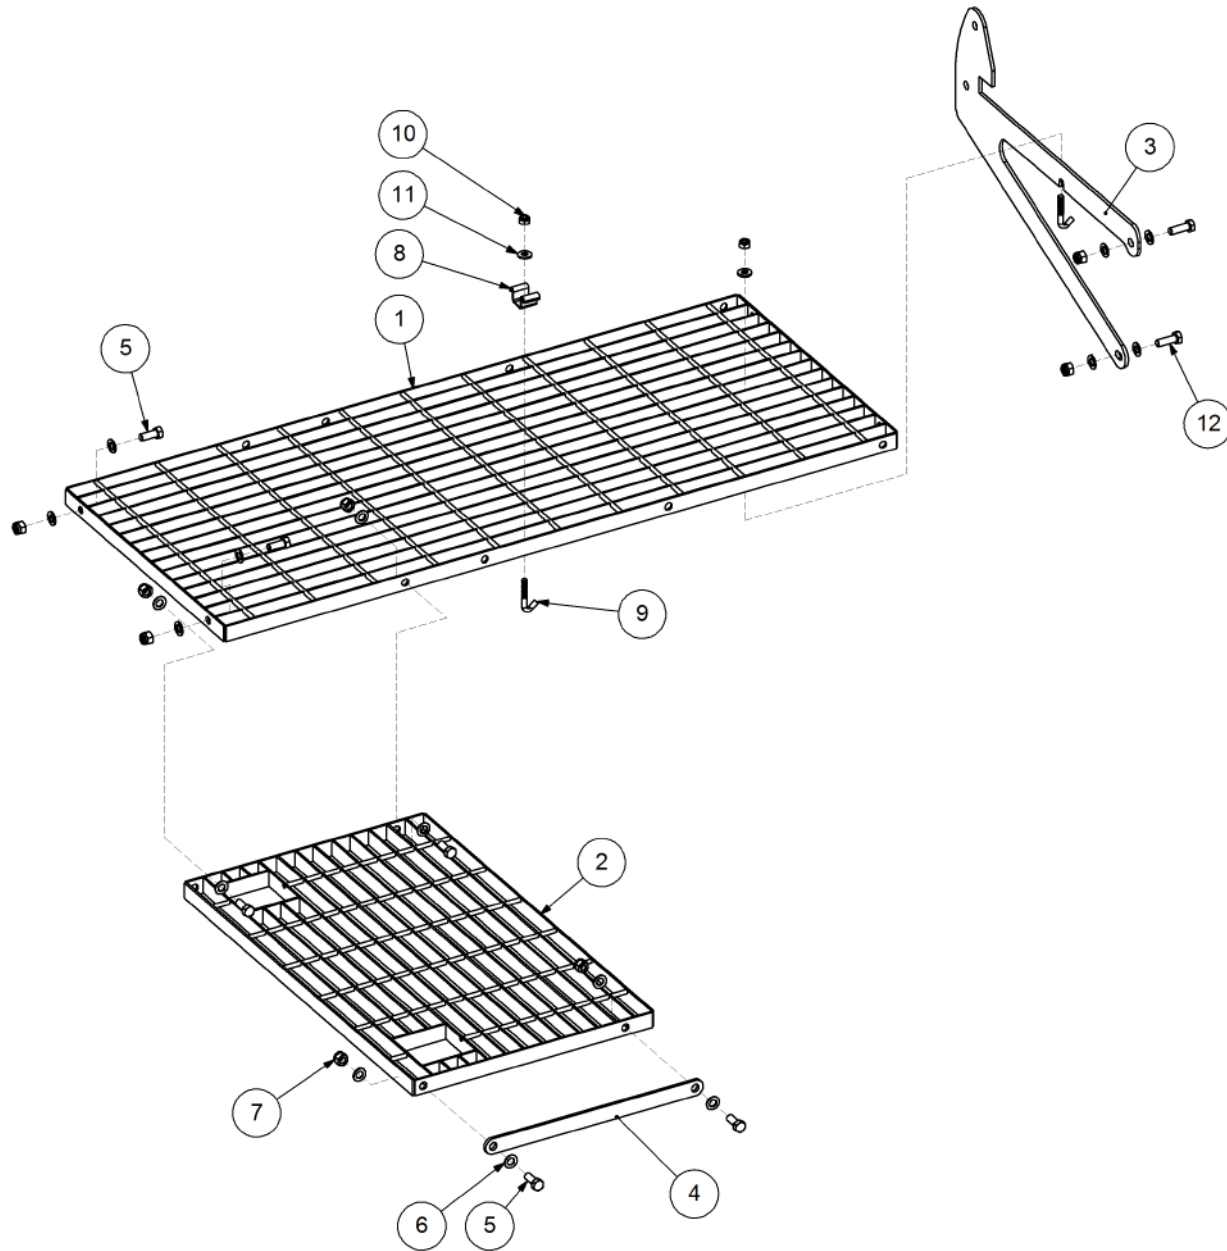

P/N 201300215 SSB Walkway Kit - 300L

Key	Part Number	Description	Qty
1	193453110	Walkway Panel	1
2	200602030	Walkway Panel w/- Cutout	1
3	201300012	Walkway Bracket	1
4	206602088	300L SSB Handrail Spacer	1
5	050100258	Bolt Hex Hd M10 x 25	6
6	085110000	Flat Washer 10 ID	16
7	080121000	Nut M10 Nyloc	8
8	204300003	Fixing Clip	1
9	057080000	J Bolt M8	2
10	080120800	Nut M8 Nyloc	2
11	085108000	Flat Washer 8 ID	2
12	050100308	Bolt Hex Hd M10 x 30	2

Key	Part Number	Description	Qty