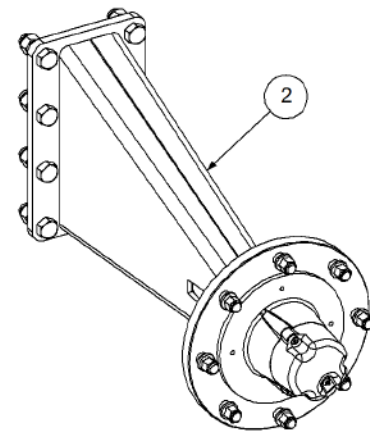

P/N 248600000

Axle Hub & Stub Kit - 3.5T (8 stud) x 3.0m

Key	Part Number	Description	Qty
1	242600000	Axle Hub & Stub - Drive - 3.5T (8 stud) x 3.0m	1
2	243600000	Axle Hub & Stub - Lazy - 3.5T (8 stud) x 3.0m	1
3	000190638	Bolt Hex Hd 3/4" UNC x 2-1/2"	16
4	030130191	Nut 3/4" UNC Nyloc	16

Key	Part Number	Description	Qty