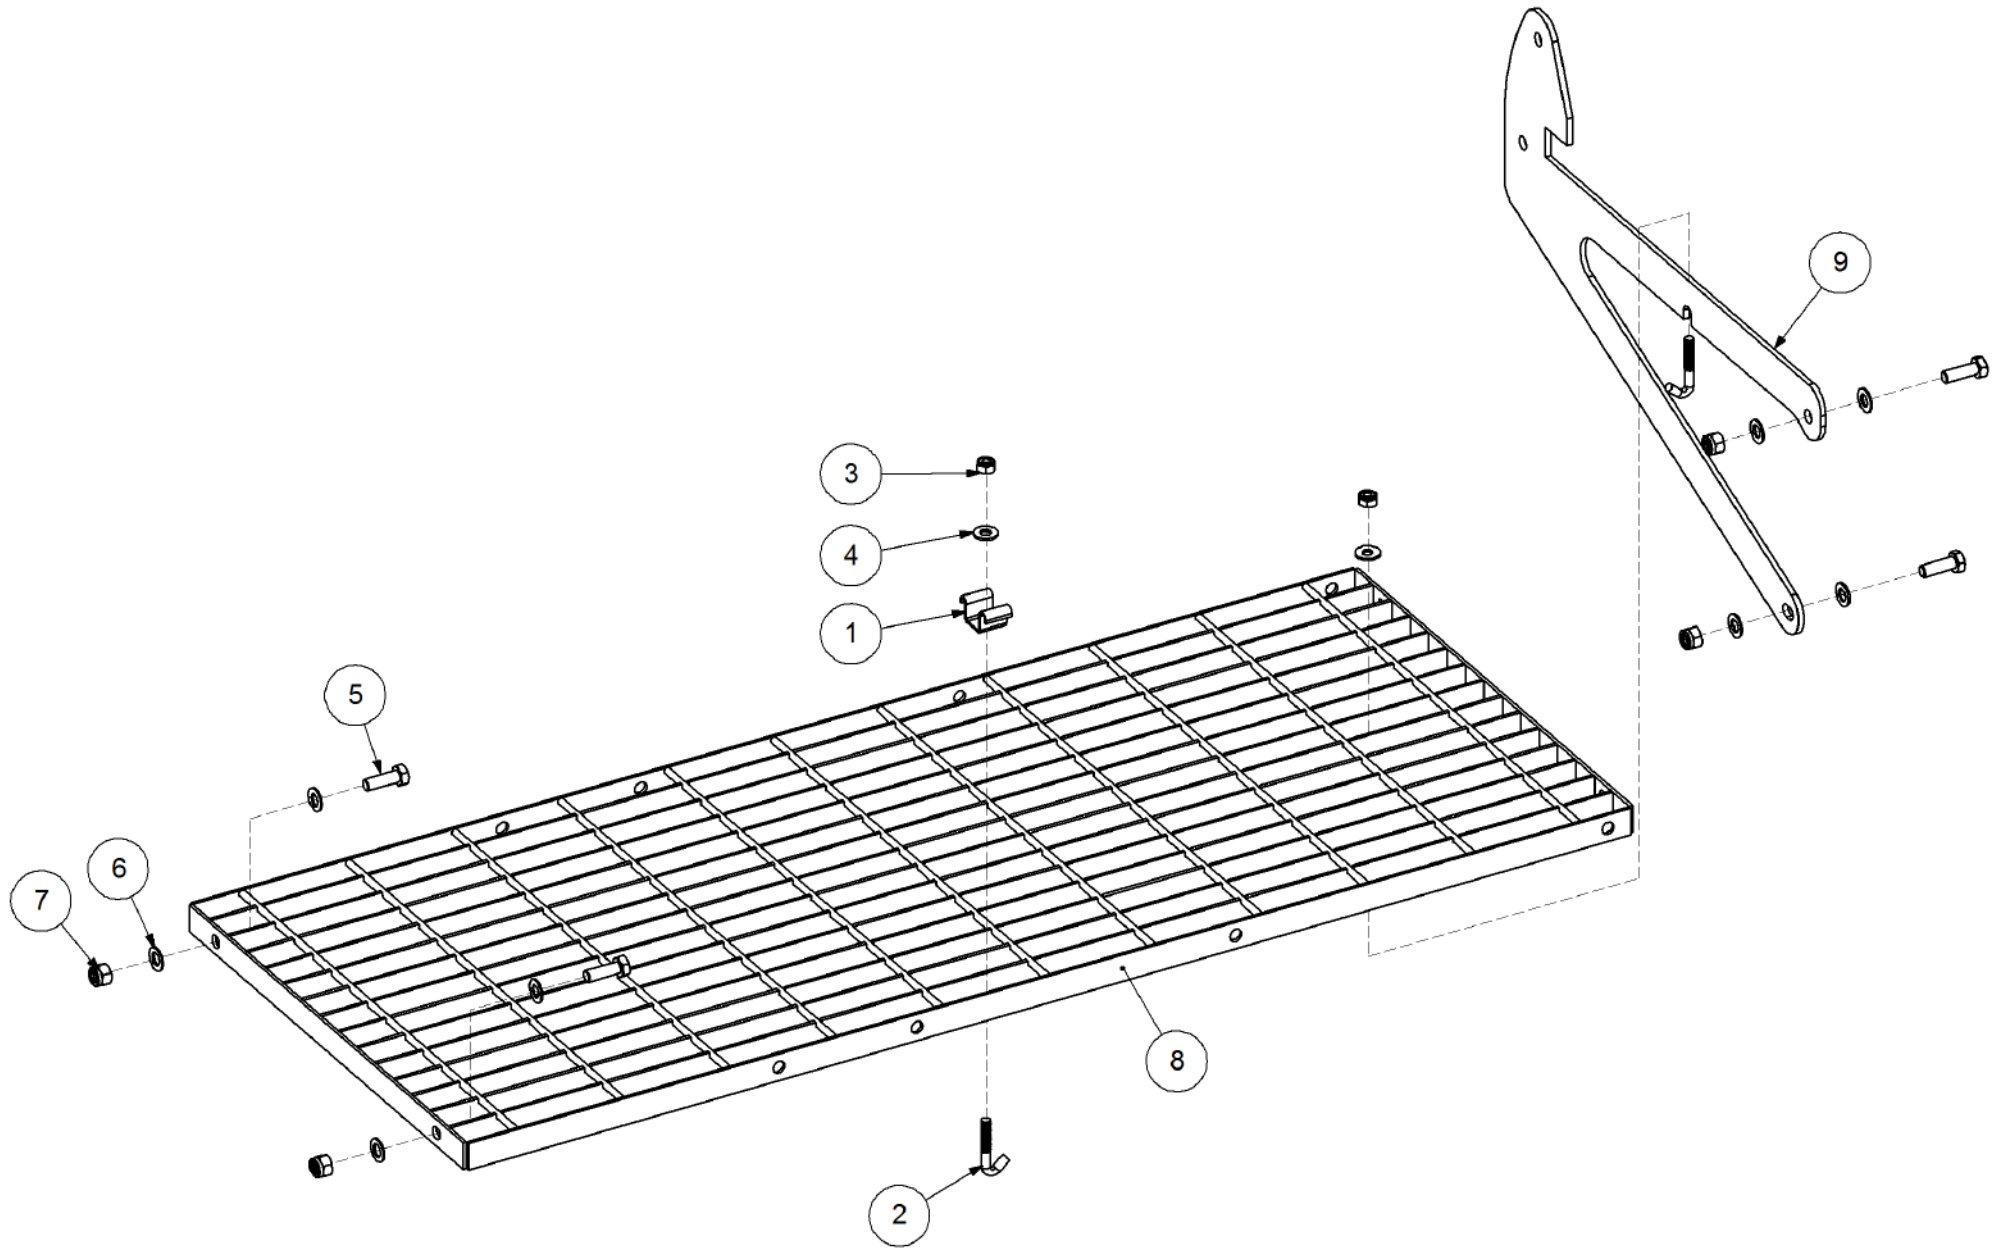

P/N 201300216 SSB Walkway Kit - 300L

Key	Part Number	Description	Qty
1	204300003	Fixing Clip	1
2	057080000	J Bolt M8	2
3	080120800	Nut M8 Nyloc	2
4	085108000	Flat Washer 8 ID	2
5	050100308	Bolt Hex Hd M10 x 30	4
6	085110000	Flat Washer 10 ID	8
7	080121000	Nut M10 Nyloc	4
8	193453110	Walkway Panel	1
9	201300012	Walkway Bracket	1

Key	Part Number	Description	Qty