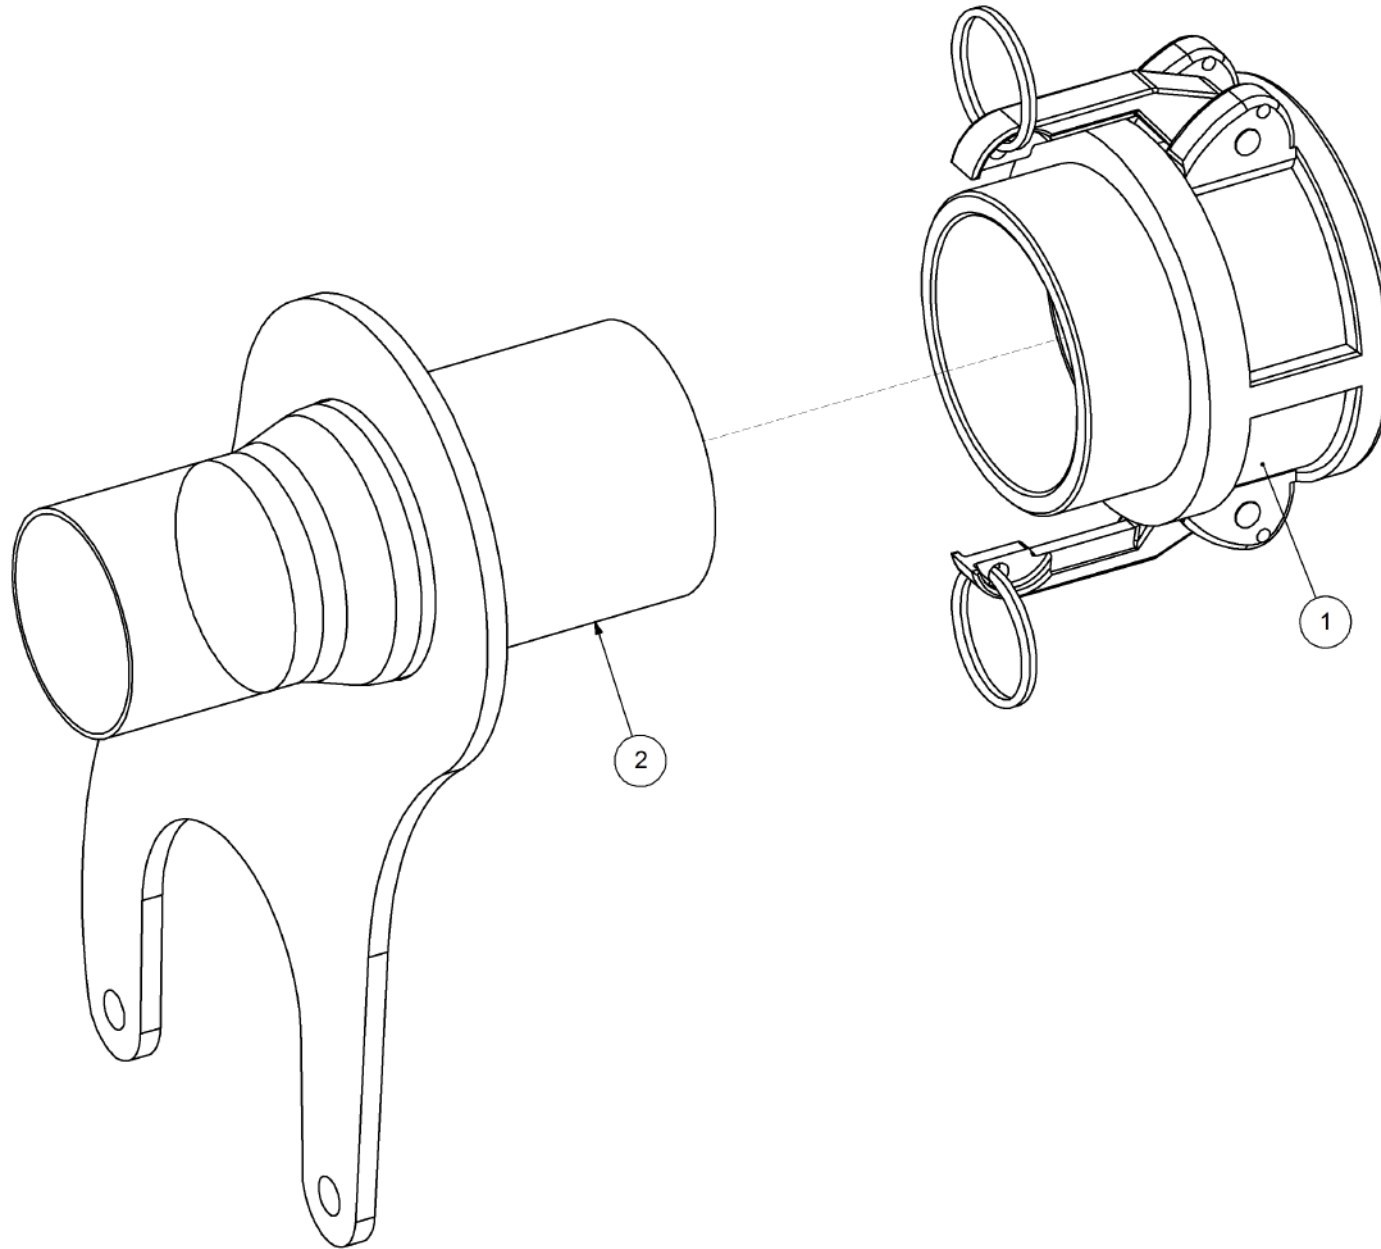

P/N 214602051

Breakaway & Coupling Assembly

Key	Part Number	Description	Qty
1	108000176	Coupling - 3" Female	1
2	214602052	Camloc Breakaway - SSB	1

Key	Part Number	Description	Qty