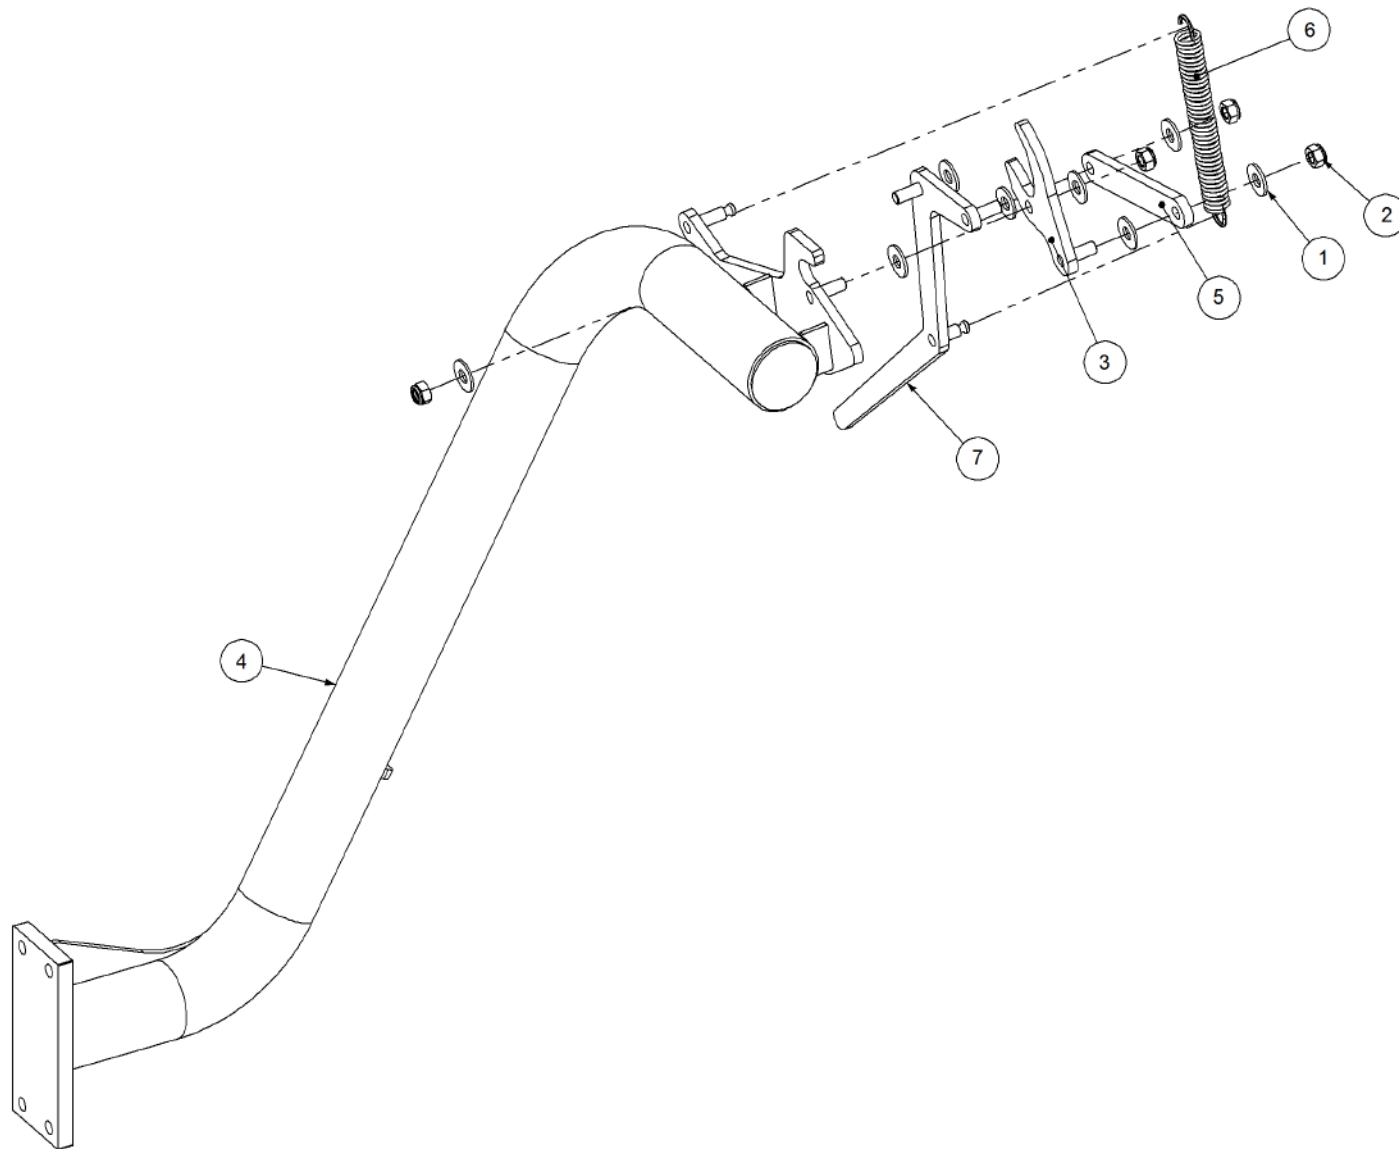

P/N 260602001 Front Mount Arm - RH

P/N 260602001

Front Mount Arm - RH

Key	Part Number	Description	Qty
1	035113250	Flat Washer 1/2" ID	8
2	080121200	Nut M12 Nyloc	4
3	260602006	Front Mount Grab	1
4	260602002	Front Mount - RH	1
5	260902013	Link Plate	1
6	124225175	Spring - Tension	1
7	260602005	Latch Handle	1

Key	Part Number	Description	Qty