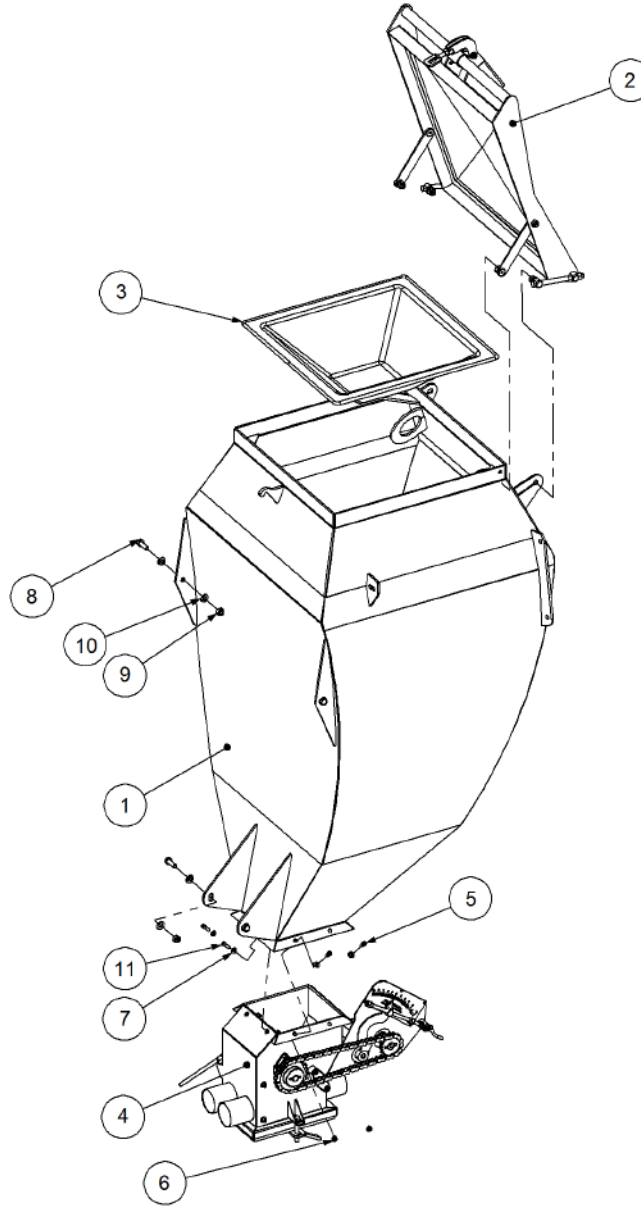

P/N 201300252 SSB Sub Assembly - 300L 2 Way Ground Drive

Key	Part Number	Description	Qty
1	201300001	Small Seeds Box - 300L	1
2	203150000	Lid Assy - Medium	1
3	203155001	Wire Basket	1
4	208202000	Metering Unit SSB - 2 Way Ground Drive	1
5	010106012	Cap Screw 1/4" UNC x 1/2"	6
6	030110061	Nut 1/4" UNC	6
7	035106151	Flat Washer 1/4" ID	8
8	050100308	Bolt Hex Hd M10 x 30	4
9	080121000	Nut M10 Nyloc	4
10	085110000	Flat Washer 10 ID	8
11	010106019	Cap Screw 1/4" UNC x 3/4"	2

Key	Part Number	Description	Qty