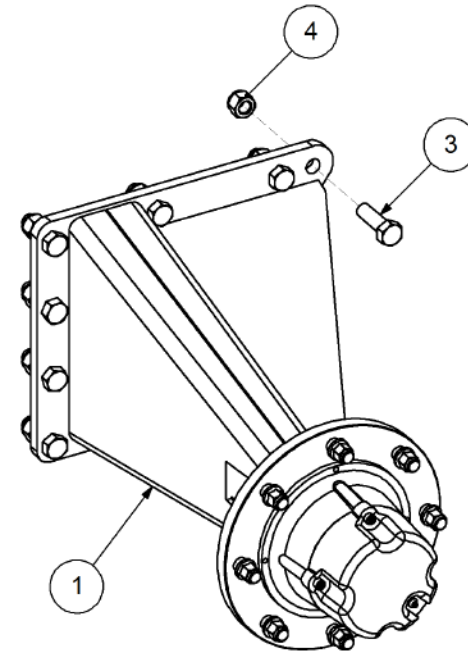

P/N 248900000

Axle Hub & Stub Kit - 6.5T (8 stud) x 3.0m

Key	Part Number	Description	Qty
1	243900000	Axle Hub & Stub - Lazy - 6.5T (8 stud) x 3.0m	1
2	242900000	Axle Hub & Stub - Drive - 6.5T (8 stud) x 3.0m	1
3	000190638	Bolt Hex Hd 3/4" UNC x 2-1/2"	20
4	030130191	Nut 3/4" UNC Nyloc	20

Key	Part Number	Description	Qty