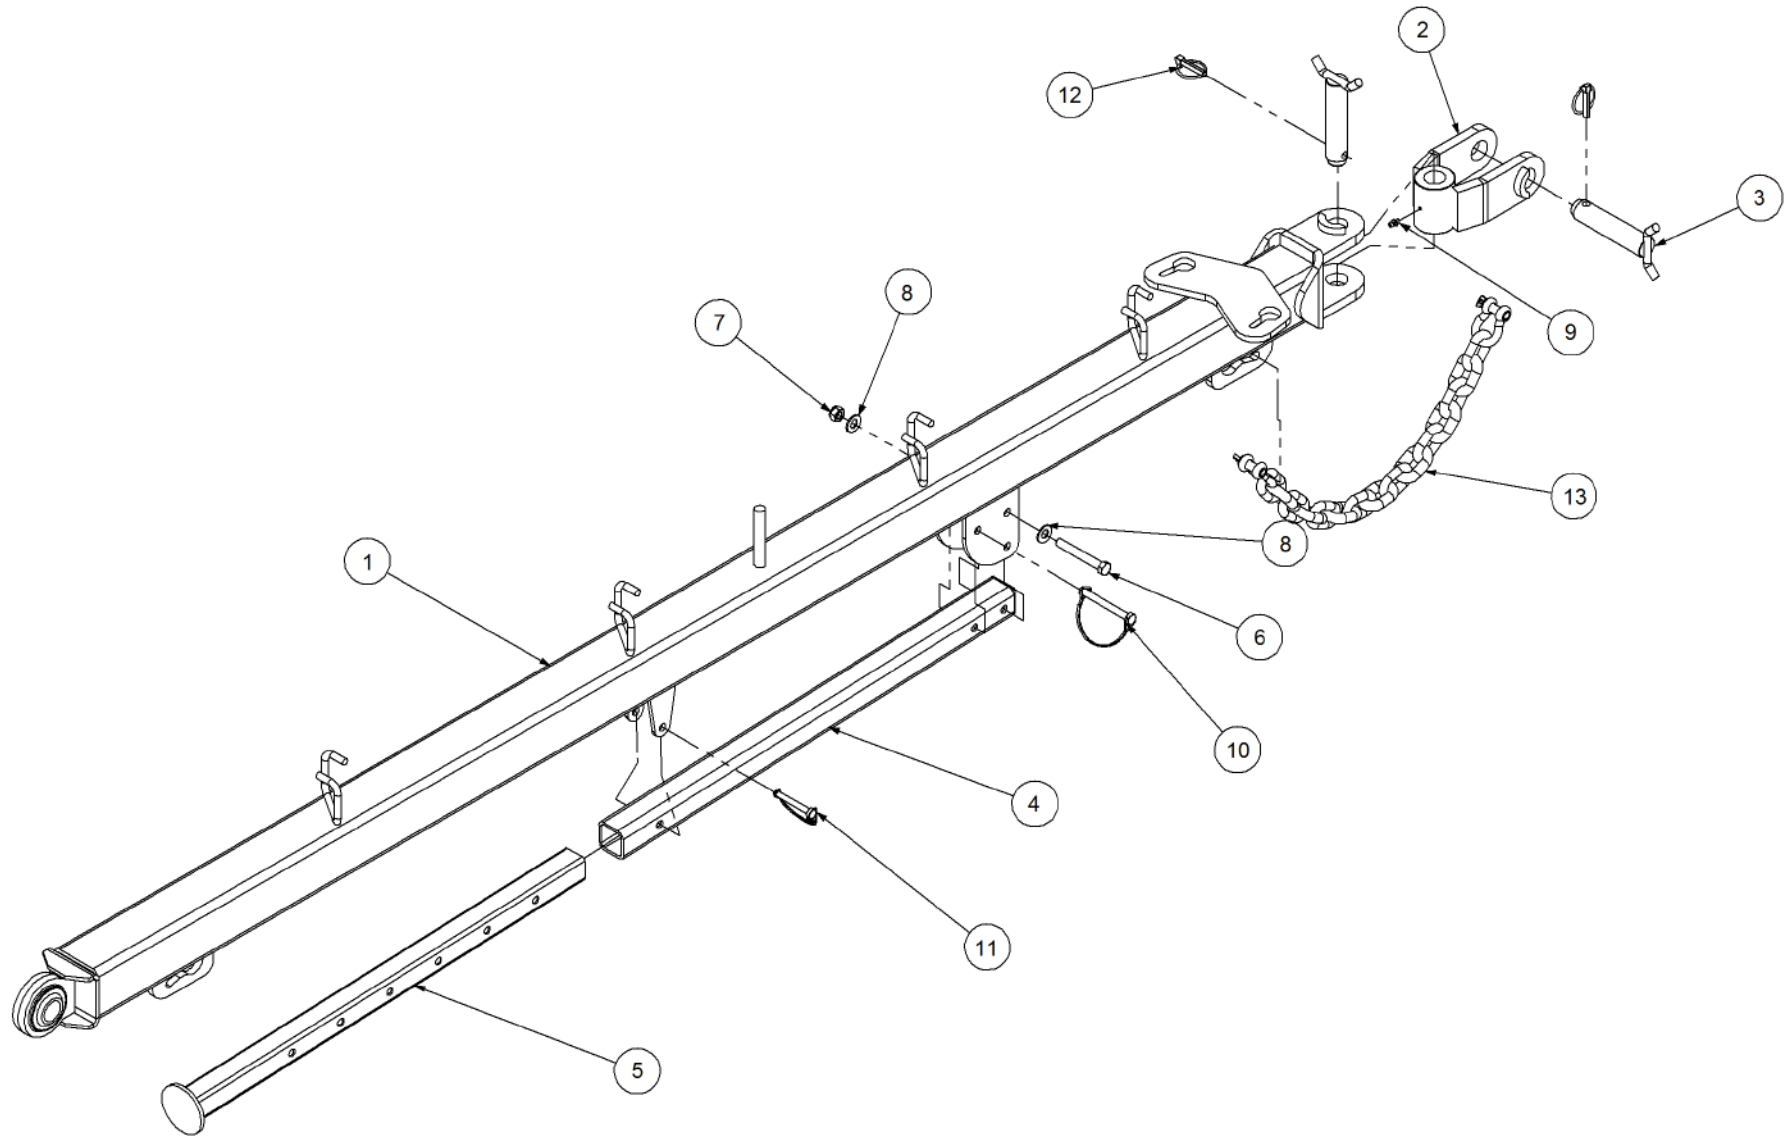

P/N 233261000 Stiffbar Assy

P/N 233261000 Stiffbar Assy

Key	Part Number	Description	Qty
1	233261001	Stiffbar	1
2	233330165	Clevis	1
3	233260117	Hitch Pin	2
4	235600120	Outer Tube	1
5	235600122	Lower Leg	1
6	050120908	Bolt Hex Hd M12 x 90	1
7	080121200	Nut M12 Nyloc	1
8	085112000	Flat Washer 12 ID	2
9	111206000	Grease Nipple 1/4" UNF	1
10	095111089	Lynch Pin 11mm	1
11	095308050	Lynch Pin 5/16"	1
12	095110036	Lynch Pin 3/8"	2
13	230603028	Safety Chain - 15L	1

Key	Part Number	Description	Qty