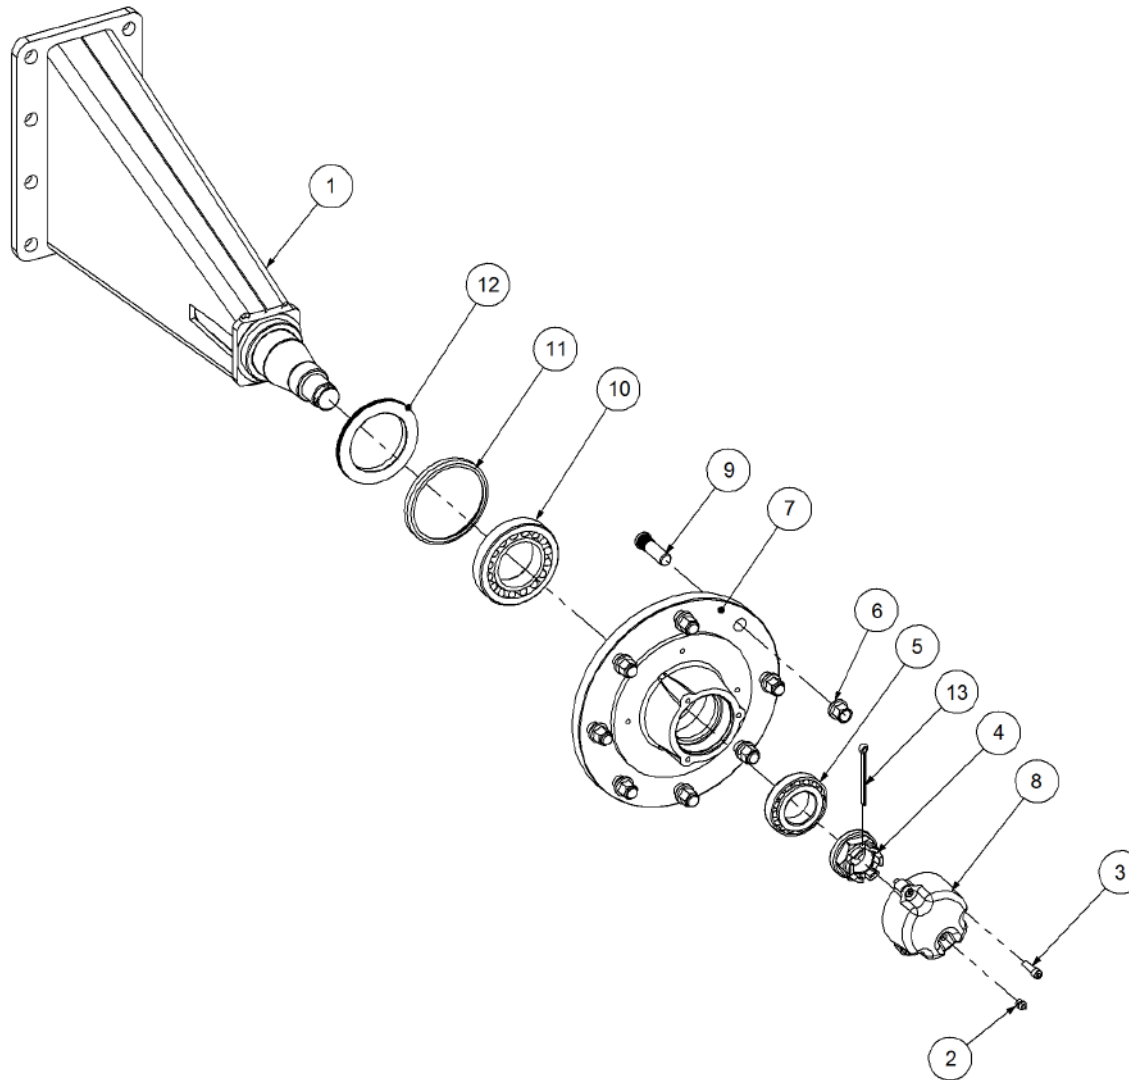

P/N 243600000 Axle Hub & Stub - Lazy - 3.5T (8 stud) x 3.0m

Key	Part Number	Description	Qty
1	243600001	Axle - Lazy	1
2	111103000	Grease Nipple 1/8" BSP	1
3	060108030	Cap Screw M8 x 30	3
4	249092002	Axle Nut 1-1/2"	1
5	135030210	Bearing Tapered Roller 50 ID	1
6	080161801	Wheel Nut M18	8
7	139075006	Hub - 8 stud	1
8	139075007	Grease Cap	1
9	056180600	Wheel Stud M18	8
10	135030214	Bearing Tapered Roller 70 ID	1
11	139075009	Wear Ring	1
12	139075008	Seal 3-1/2" ID	1
13	092206080	Split Pin 6.3 Dia x 80	1

Key	Part Number	Description	Qty