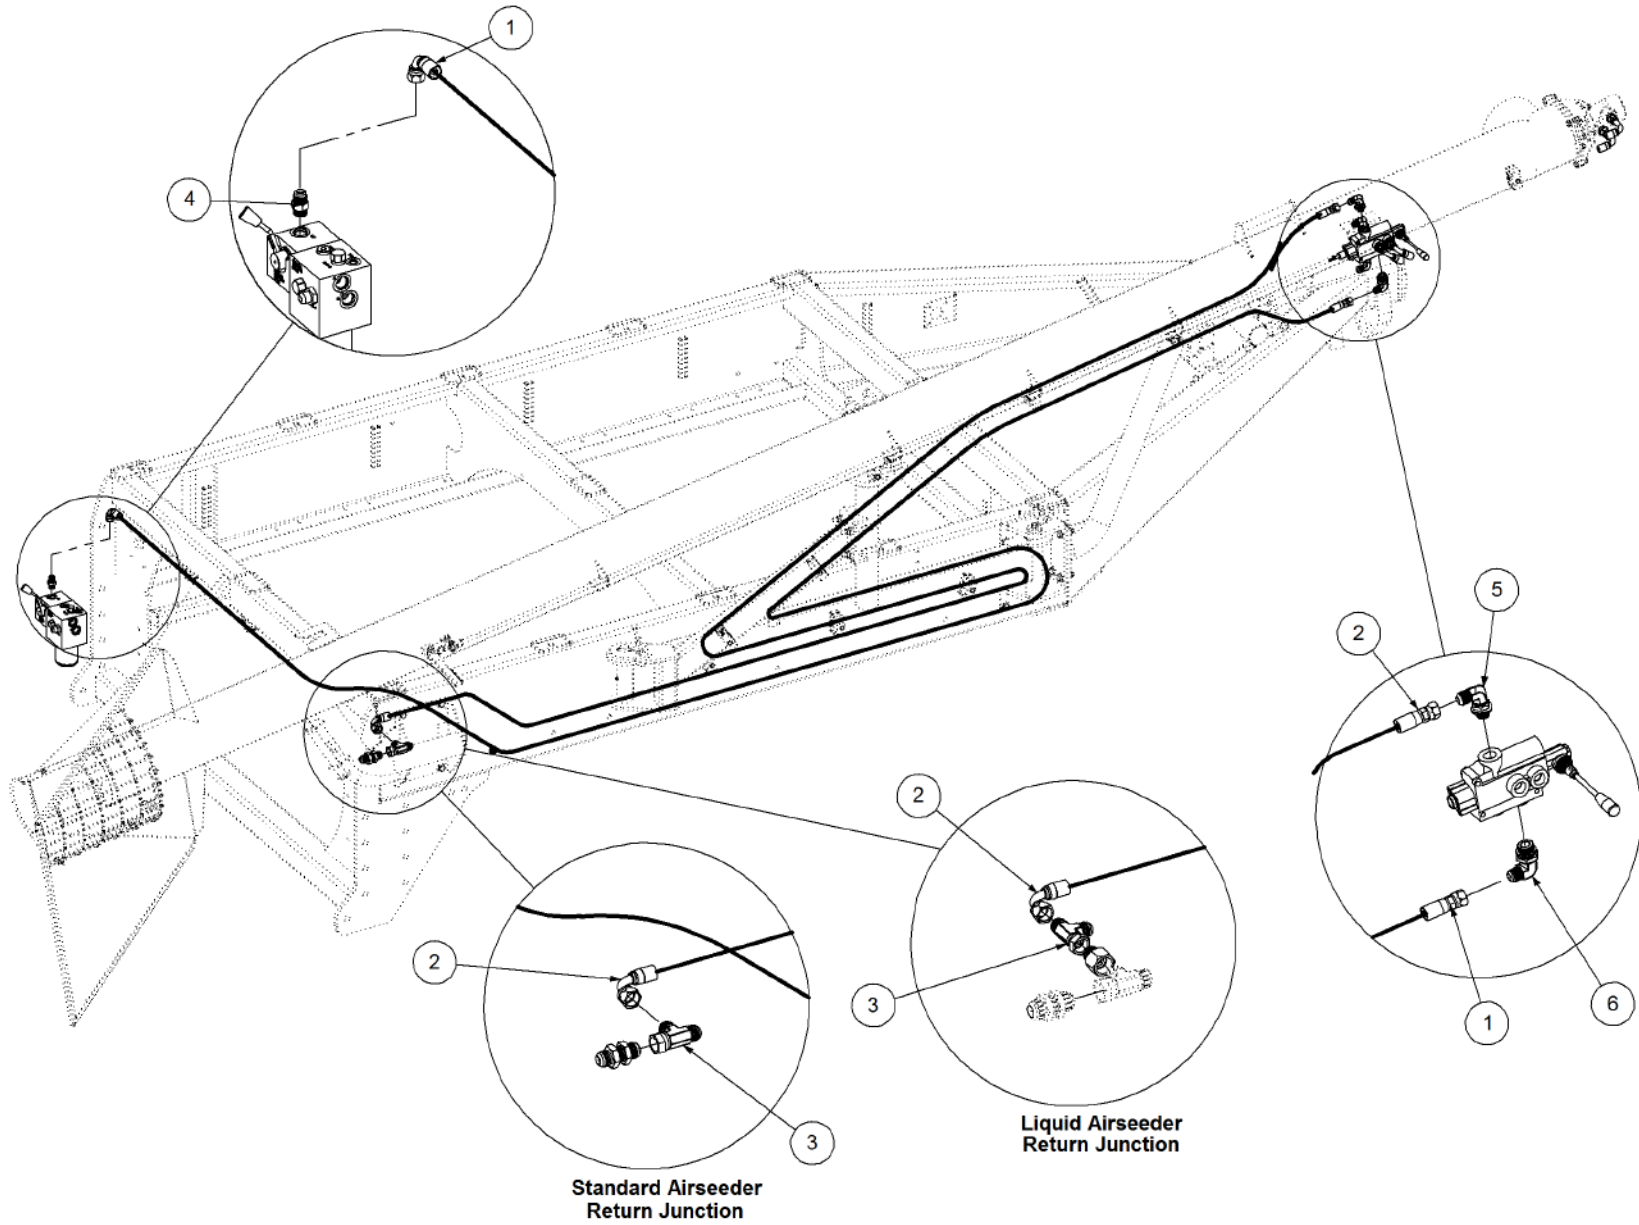

P/N 15000059

Hydraulic Hose & Fittings Kit

Key	Part Number	Description	Qty
1	150000048	Hyd Hose 1/2" DWB x 10800 Lg	1
2	150000049	Hyd Hose 1/2" DWB x 9000 Lg	1
3	15212R6X-S	Fitting - Tee 1-1/16" JicM x 1-1/16" JicM x 1-1/16" JicF	1
4	15210F5OX-S	Fitting - Connector 7/8" JicM x 7/8" UnoM	1
5	15210C4OMX-S	Fitting - Elbow 90° 7/8" JicM x 1/2" BspM	1
6	15210-12C4OMX-S	Fitting - Elbow 90° 7/8" JicM x 3/4" BspM	1
7	PSG32	Spiral Guard	1

Key	Part Number	Description	Qty