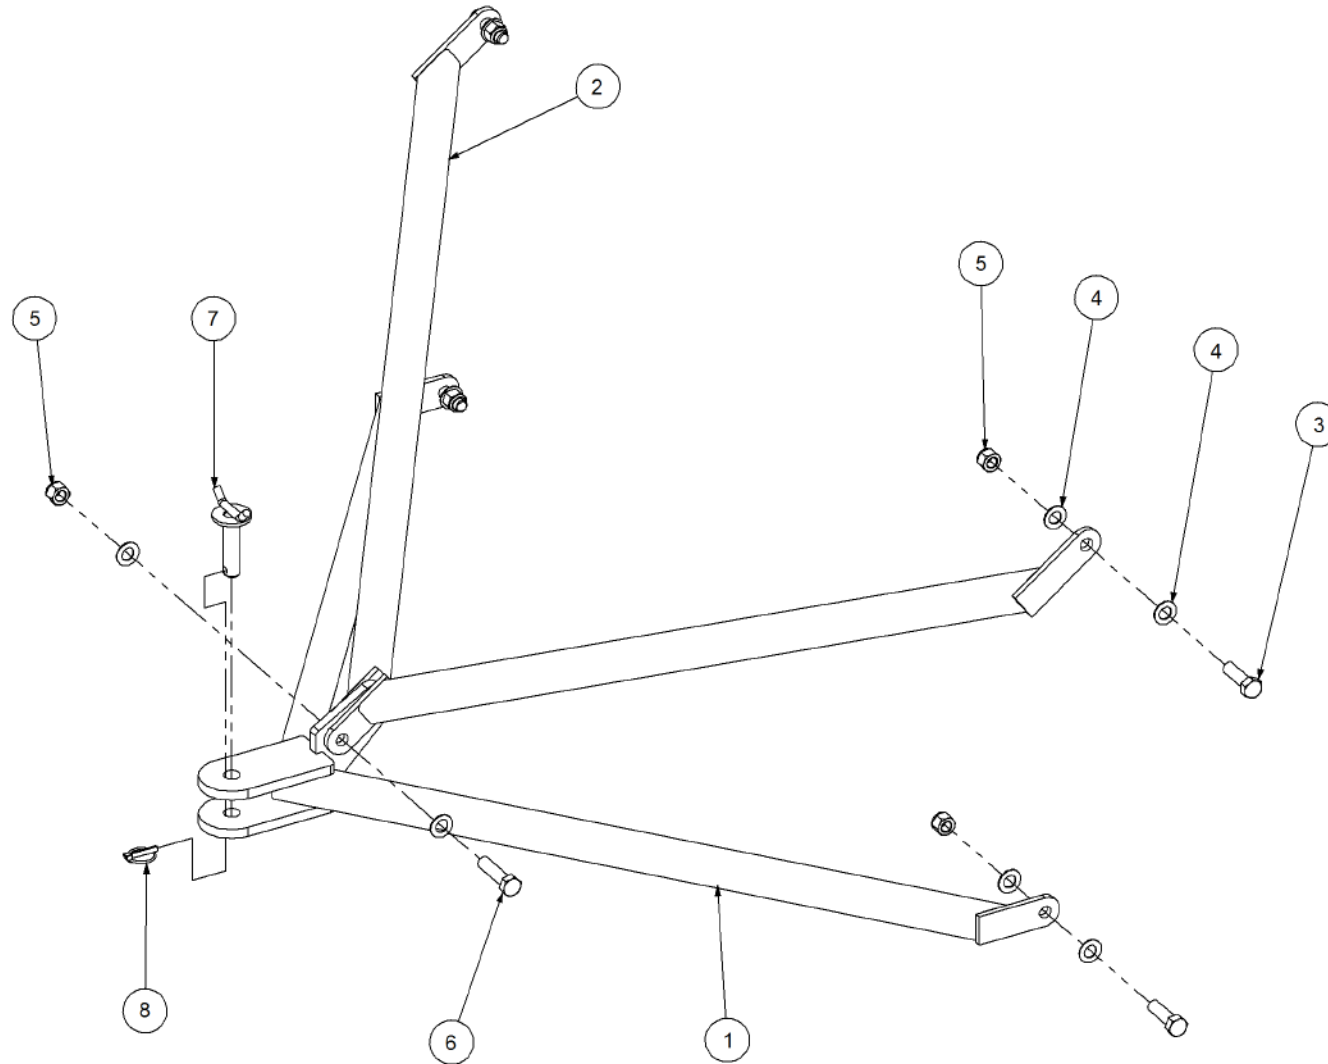

# P/N 234000000 Harrow Hitch Assy

**P/N 234000000 Harrow Hitch Assy**

<b>Key</b>	<b>Part Number</b>	<b>Description</b>	<b>Qty</b>
1	234000011	Lower Arm	1
2	234000021	Upper Arm	2
3	000190638	Bolt Hex Hd 3/4" UNC x 2-1/2"	4
4	035119380	Flat Washer 3/4" ID	10
5	030130191	Nut 3/4" UNC Nyloc	5
6	000190755	Bolt Hex Hd 3/4" UNC x 3"	1
7	234000001	Hitch Pin	1
8	095110036	Lynch Pin 3/8"	1