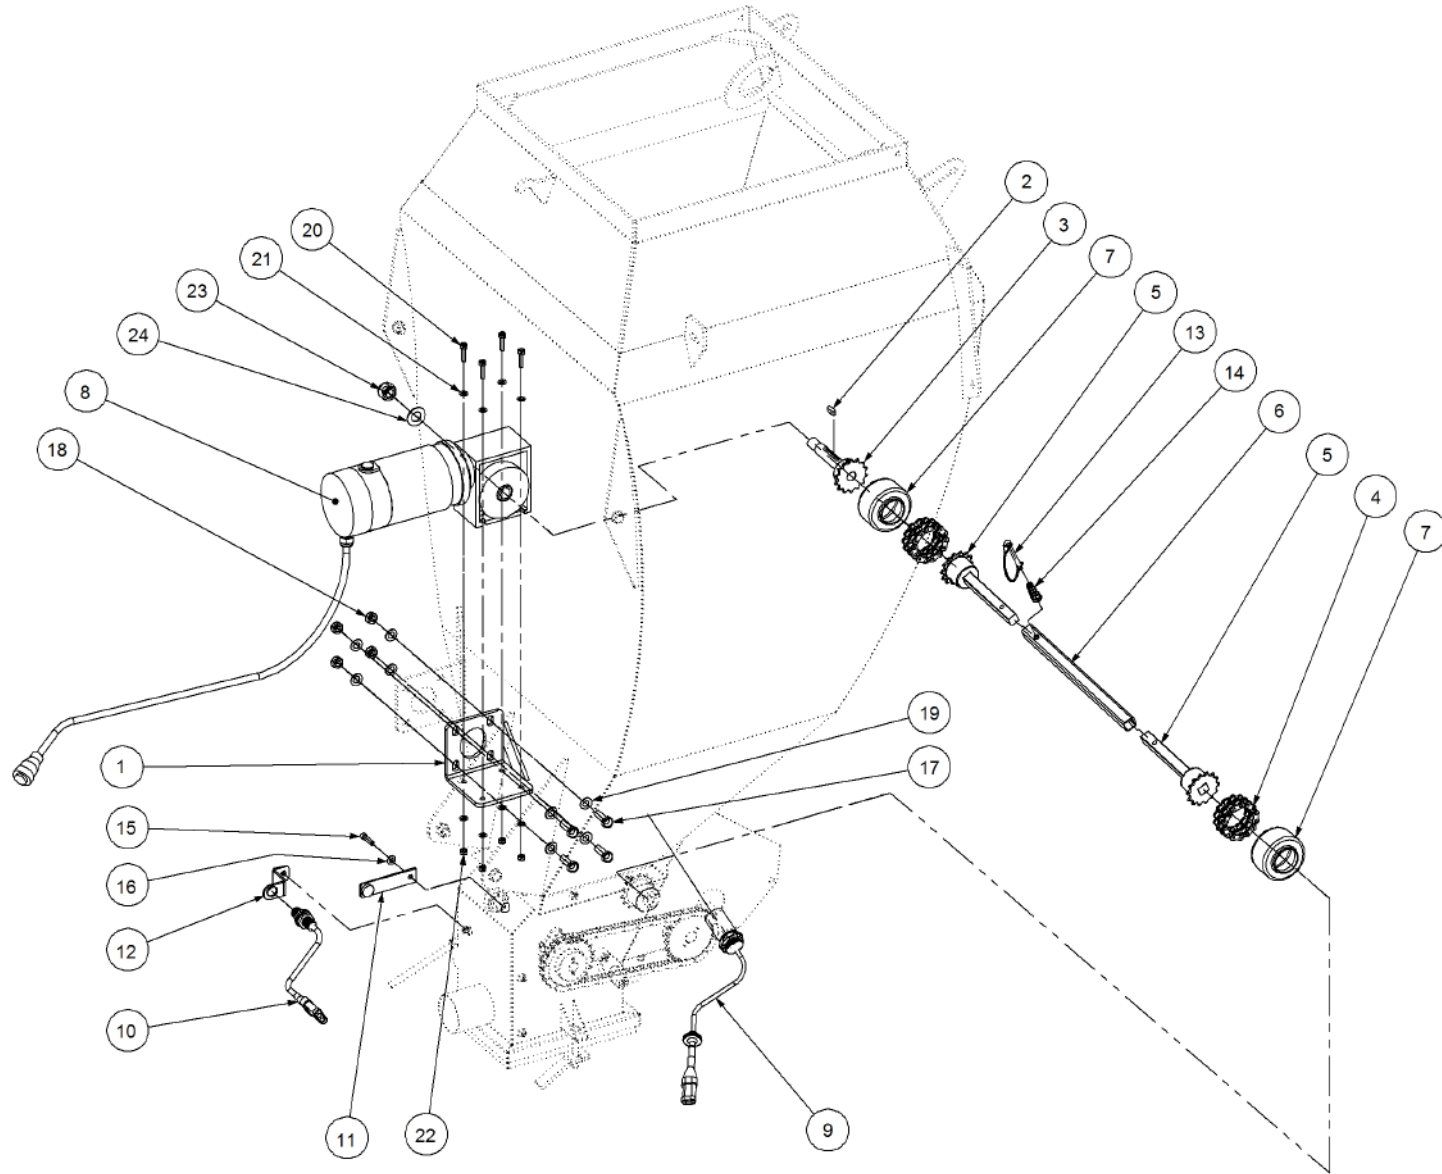

P/N 290602802 Drive Kit - SSB 300L TQ Electric Drive

Key	Part Number	Description	Qty	Key	Part Number	Description	Qty
1	211302011	SSB Electric Drive Mount	1				
2	246300036	Key	1				
3	290000005	Input Shaft	1				
4	125412120	Chain 1/2" BS Duplex 13L	2				
5	290000011	Drive Shaft w/- Sprocket	2				
6	290452075	Drive Tube	1				
7	131000004	Chain Boot	2				
8	116901350	Electric Drive & Gearbox	1				
9	116900667	Sensor Kit - Bin Level	1				
10	116901200	Sensor - Speed	1				
11	208400142	Mount Plate - Single Magnet	1				
12	208400140	Sensor Bracket - KEE	1				
13	095306050	Lynch Pin 1/4"	1				
14	124112032	Spring - Compression	1				
15	010106025	Cap Screw 1/4" UNC x 1"	1				
16	035106151	Flat Washer 1/4" ID	1				
17	050100308	Bolt Hex Hd M10 x 30	4				
18	080121000	Nut M10 Nyloc	4				
19	085110000	Flat Washer 10 ID	8				
20	060106015	Cap Screw M6 x 15	4				
21	085106000	Flat Washer 6 ID	8				
22	080120600	Nut M6 Nyloc	4				
23	030130161	Nut 5/8" UNC Nyloc	1				
24	035116351	Flat Washer 5/8" ID	1