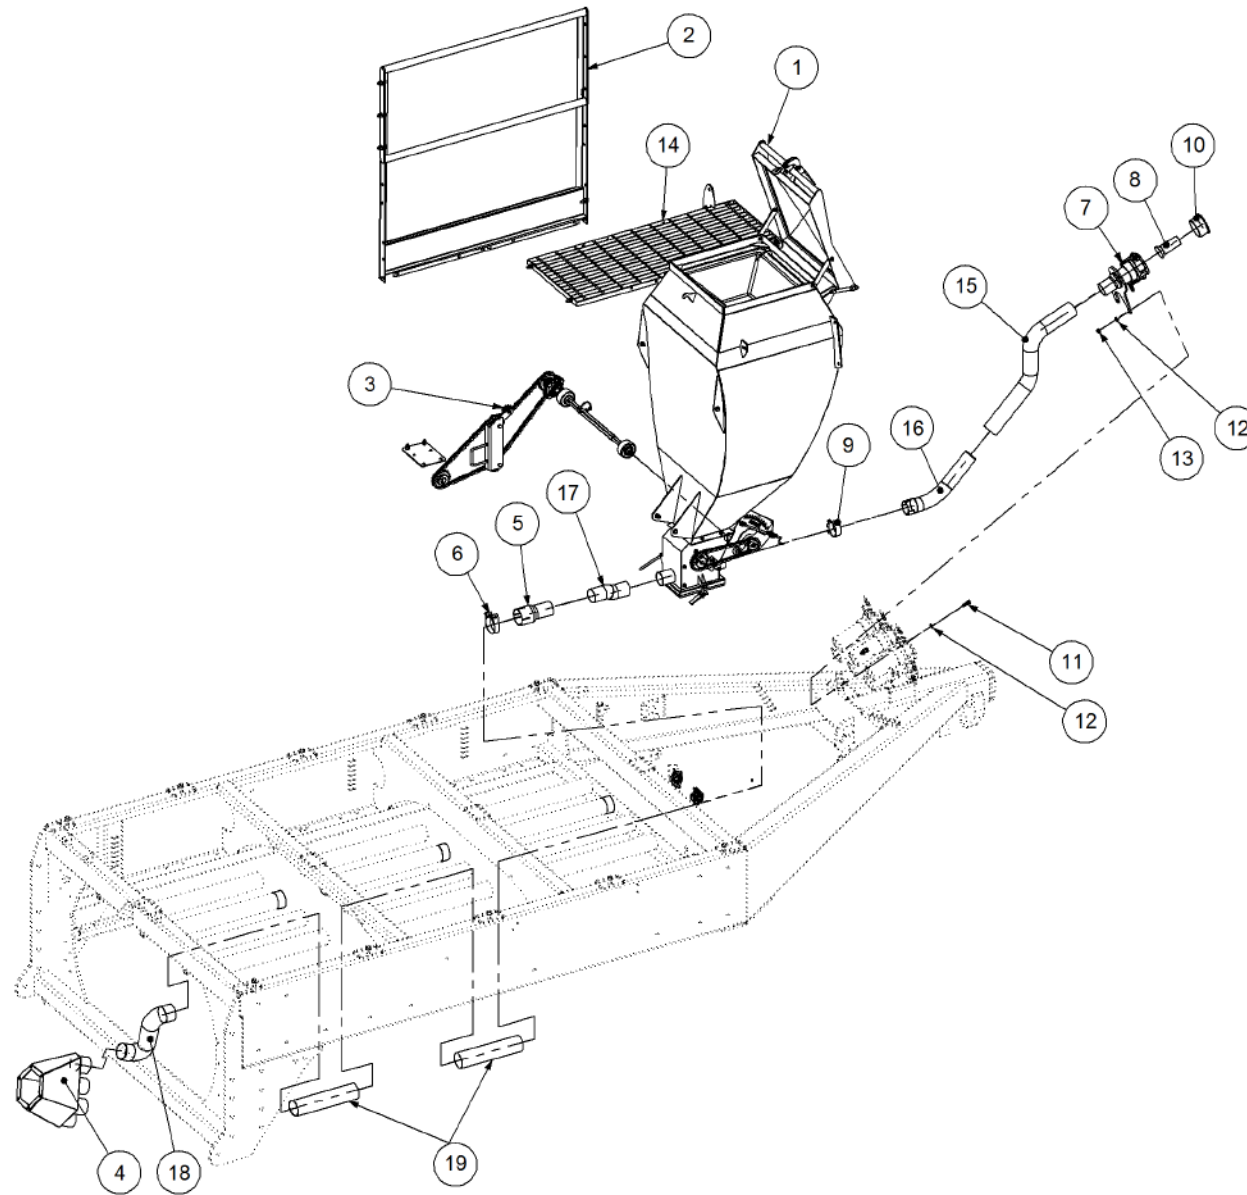

P/N 201300104 SSB Kit - 300L 1 Way Ground Drive

Key	Part Number	Description	Qty	Key	Part Number	Description	Qty
1	201300250	SSB Sub Assembly - 300L 1 Way Ground Drive	1				
2	201300211	SSB Handrail Kit - 300L	1				
3	290603800	Drive Kit - SSB 300L TQ/TR Ground Drive	1				
4	259602009	Blower Outlet - 7 Outlet	1				
5	208000075	Reducer 3" ID x 2-1/2" OD	1				
6	100074079	Hose Clamp - Mikalor 74 - 79	1				
7	214602051	Breakaway & Coupling Assembly	1				
8	208063044	Air Restrictor	1				
9	100064067	Hose Clamp - Mikalor 64 - 67	1				
10	108000075	Plug - 3" Female	1				
11	050100308	Bolt Hex Hd M10 x 30	2				
12	085110000	Flat Washer 10 ID	4				
13	080121000	Nut M10 Nyloc	2				
14	201300216	SSB Walkway Kit - 300L	1				
15	109600064	Hose Abrasive Resistant 64 Dia	1				
16	193045212	Elbow 2-1/2" Dia	1				
17	109200064	Hose Ductaflex 63 Dia	1				
18	109400076	Hose Ribbed Bore 76 Dia	1				
19	109400076	Hose Ribbed Bore 76 Dia	2