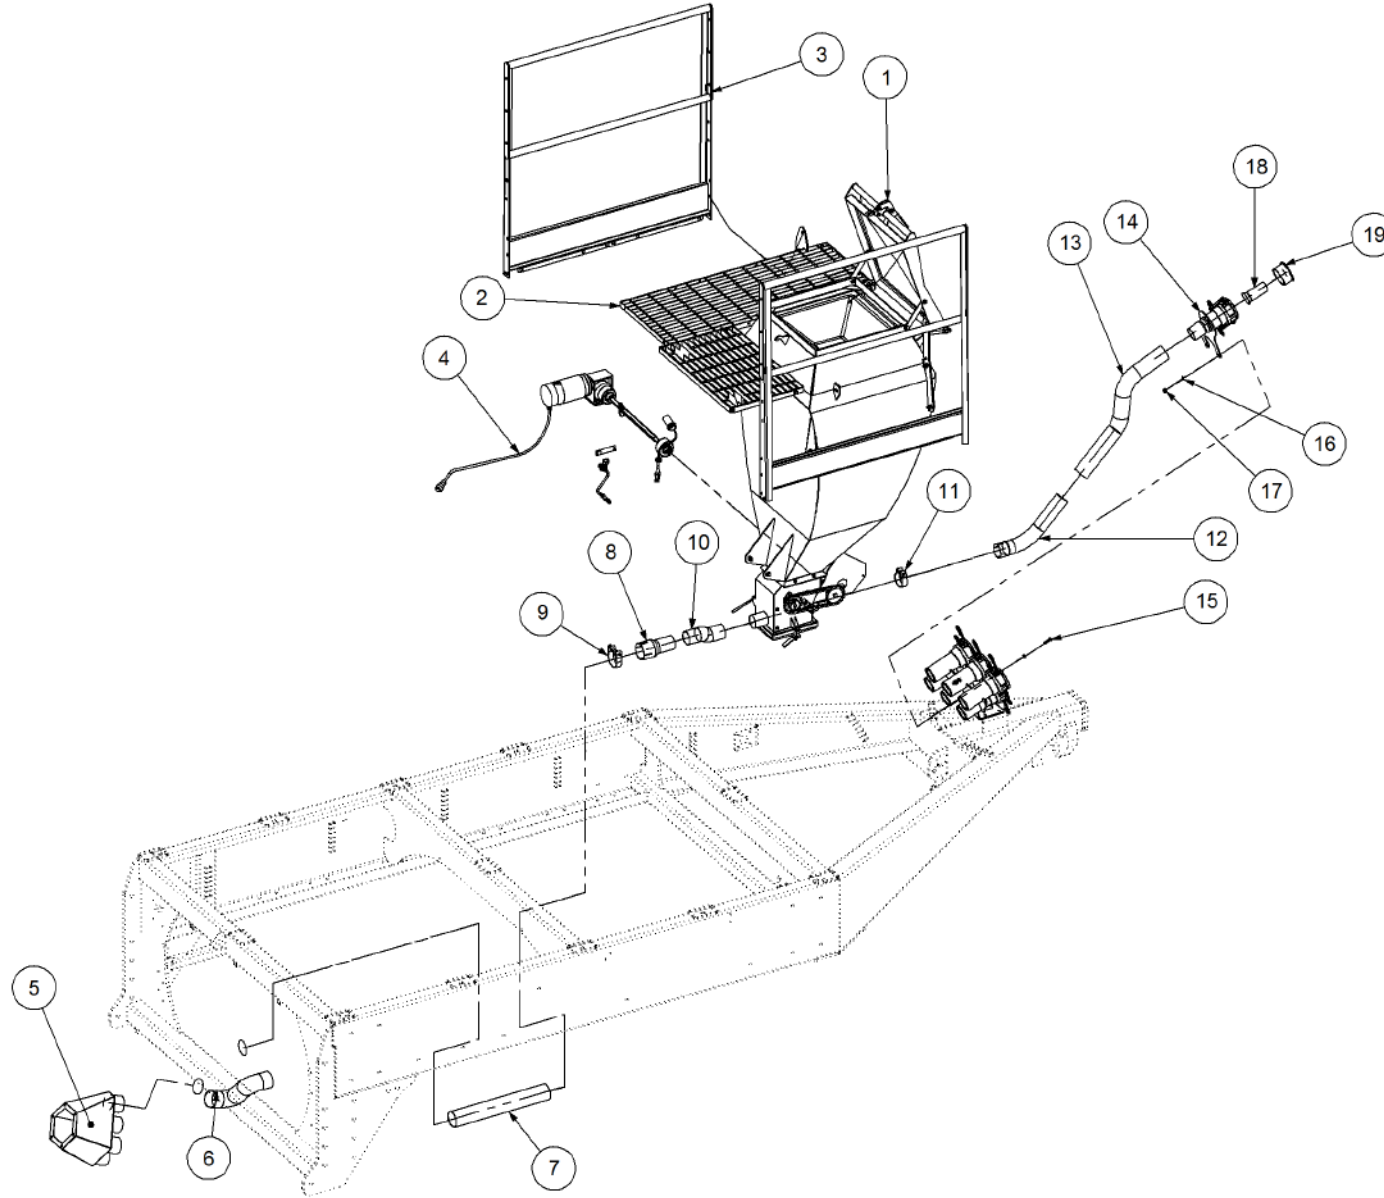

P/N 201300101 SSB Kit - 300L 1 Way Electric Drive

Key	Part Number	Description	Qty	Key	Part Number	Description	Qty
1	201300251	SSB Sub Assembly - 300L 1 Way Electric Drive	1				
2	201300215	SSB Walkway Kit - 300L	1				
3	201300210	SSB Handrail Kit - 300L	1				
4	290602802	Drive Kit - SSB 300L TQ Electric Drive	1				
5	259602009	Blower Outlet - 7 Outlet	1				
6	109400076	Hose Ribbed Bore 76 Dia	1				
7	109400076	Hose Ribbed Bore 76 Dia	1				
8	208000075	Reducer 3" ID x 2-1/2" OD	1				
9	100074079	Hose Clamp - Mikalor 74 - 79	1				
10	109200064	Hose Ductaflex 63 Dia	1				
11	100064067	Hose Clamp - Mikalor 64 - 67	1				
12	193045212	Elbow 2-1/2" Dia	1				
13	109600064	Hose Abrasive Resistant 64 Dia	1				
14	214602051	Breakaway & Coupling Assembly	1				
15	000100325	Bolt Hex Hd 3/8" UNC x 1-1/4"	2				
16	035110191	Flat Washer 3/8" ID	4				
17	030130101	Nut 3/8" UNC Nyloc	2				
18	208063044	Air Restrictor	1				
19	108000075	Plug - 3" Female	1