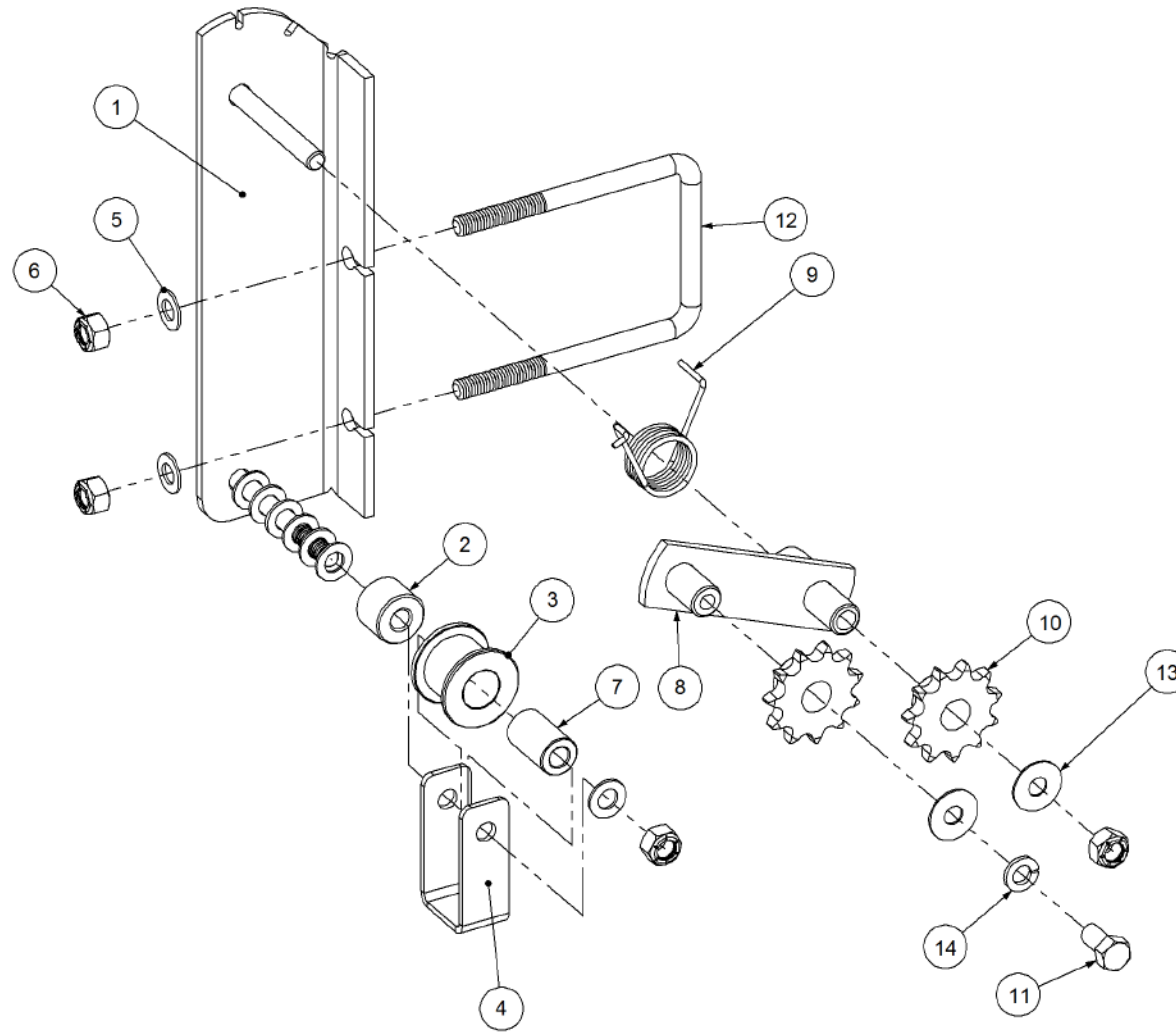

P/N 29000021 Tensioner Assembly - SSB

P/N 290000021

Tensioner Assembly - SSB

Key	Part Number	Description	Qty
1	290000022	Tensioner Bracket	1
2	290302077	Spacer	1
3	290000024	Chain Idler	1
4	290000023	Chain Guide	1
5	035110191	Flat Washer 3/8" ID	9
6	030130101	Nut 3/8" UNC Nyloc	4
7	290000025	Spacer	1
8	290000026	Tensioner Arm	1
9	124325081	Spring - Torsion 1" ID - LH	1
10	126131100	Sprocket (Steel) 1/2" BS x 11T - 16 ID	2
11	000100205	Bolt Hex Hd 3/8" UNC x 3/4"	1
12	020075075	U Bolt 3/8" X 3" X 3" UNC Zp	1
13	035110251	Flat Washer 3/8" ID	2
14	036110000	Spring Washer 3/8" ID	1

Key	Part Number	Description	Qty