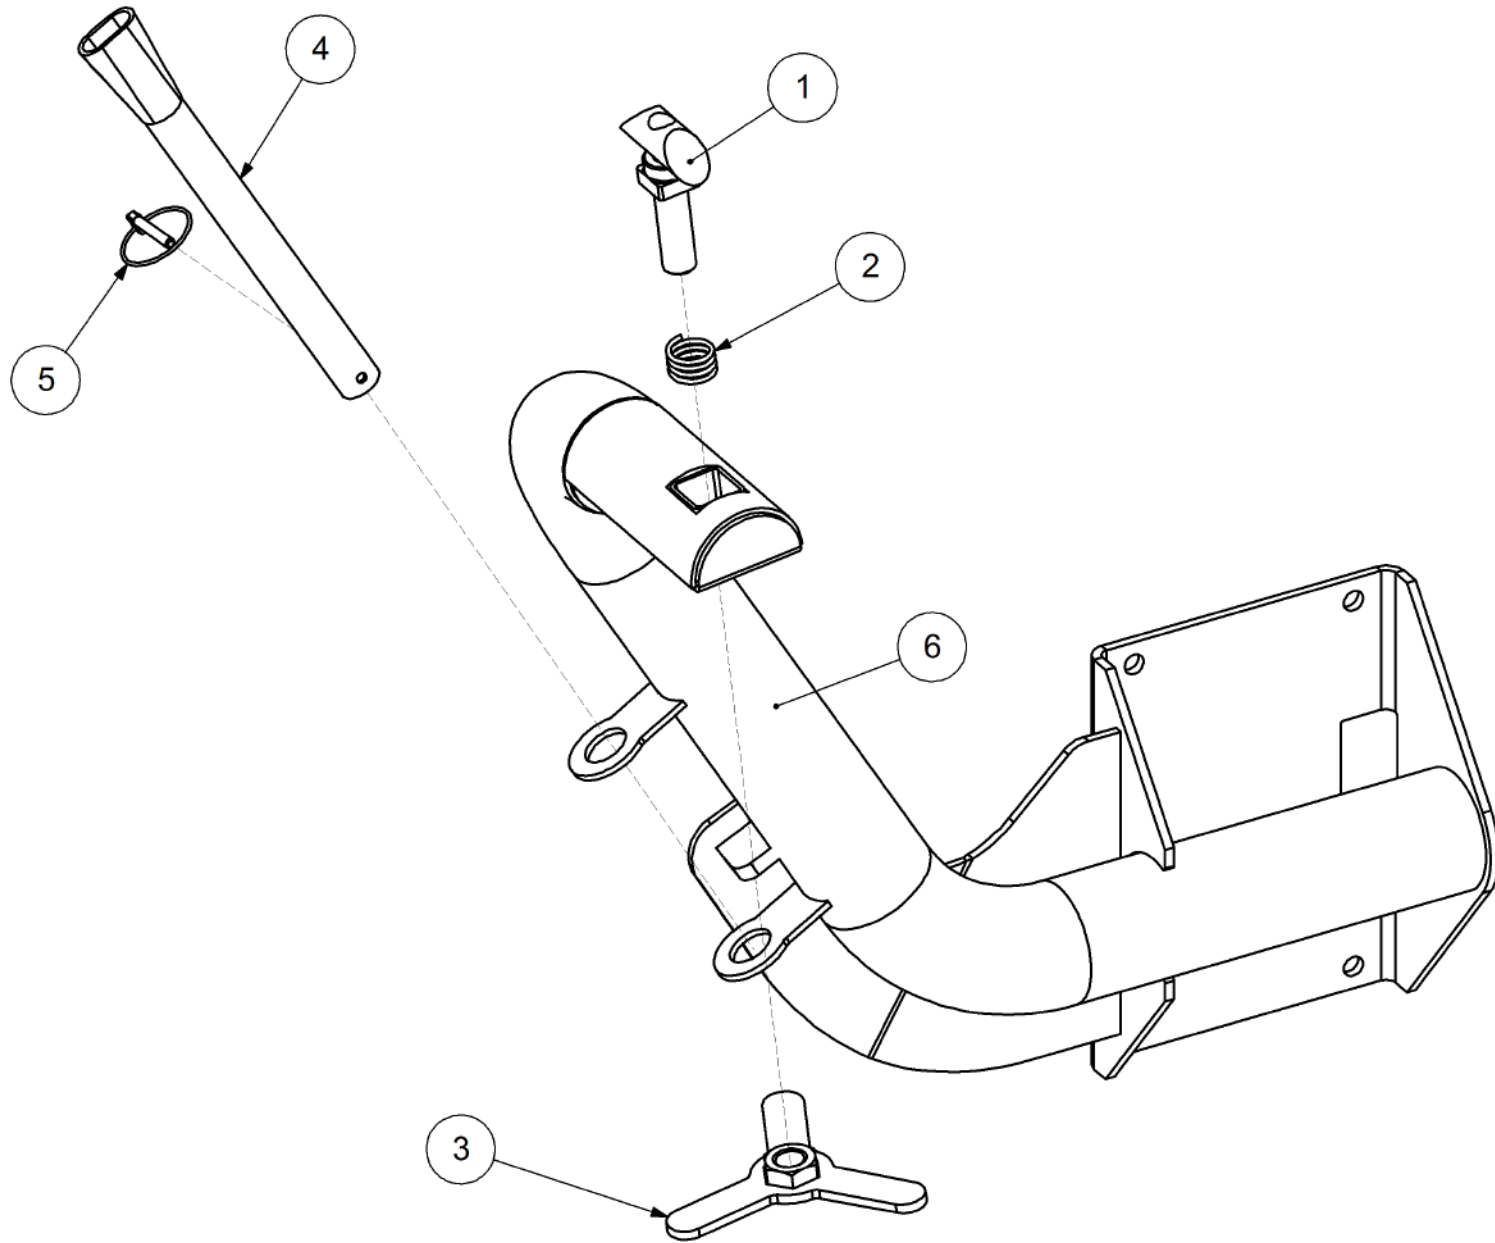

P/N 260602040

Rear Mount Arm - RH

Key	Part Number	Description	Qty
1	260902320	T Bolt	1
2	260902318	Spring - Compression 22.5 ID	1
3	260902312	Handle	1
4	260902315	Handle Extension	1
5	095106000	Lynch Pin 6mm	1
6	260602041	Rear Mount - RH	1

Key	Part Number	Description	Qty