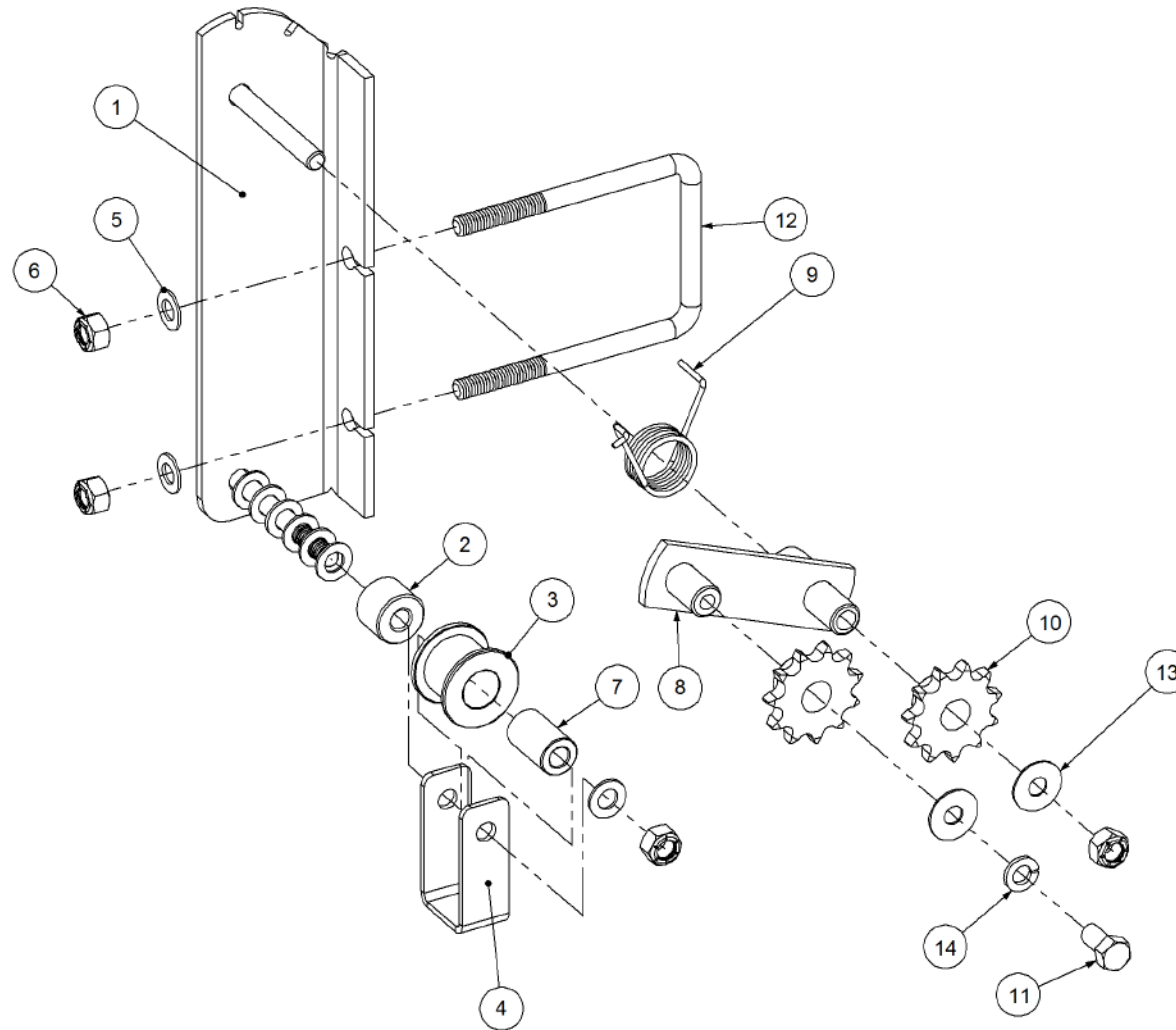

# P/N 29000021 Tensioner Assembly - SSB

P/N 290000021

Tensioner Assembly - SSB

Key	Part Number	Description	Qty
1	290000022	Tensioner Bracket	1
2	290302077	Spacer	1
3	290000024	Chain Idler	1
4	290000023	Chain Guide	1
5	035110191	Flat Washer 3/8" ID	9
6	030130101	Nut 3/8" UNC Nyloc	4
7	290000025	Spacer	1
8	290000026	Tensioner Arm	1
9	124325081	Spring - Torsion 1" ID - LH	1
10	126131100	Sprocket (Steel) 1/2" BS x 11T - 16 ID	2
11	000100205	Bolt Hex Hd 3/8" UNC x 3/4"	1
12	020075075	U Bolt 3/8" X 3" X 3" UNC Zp	1
13	035110251	Flat Washer 3/8" ID	2
14	036110000	Spring Washer 3/8" ID	1