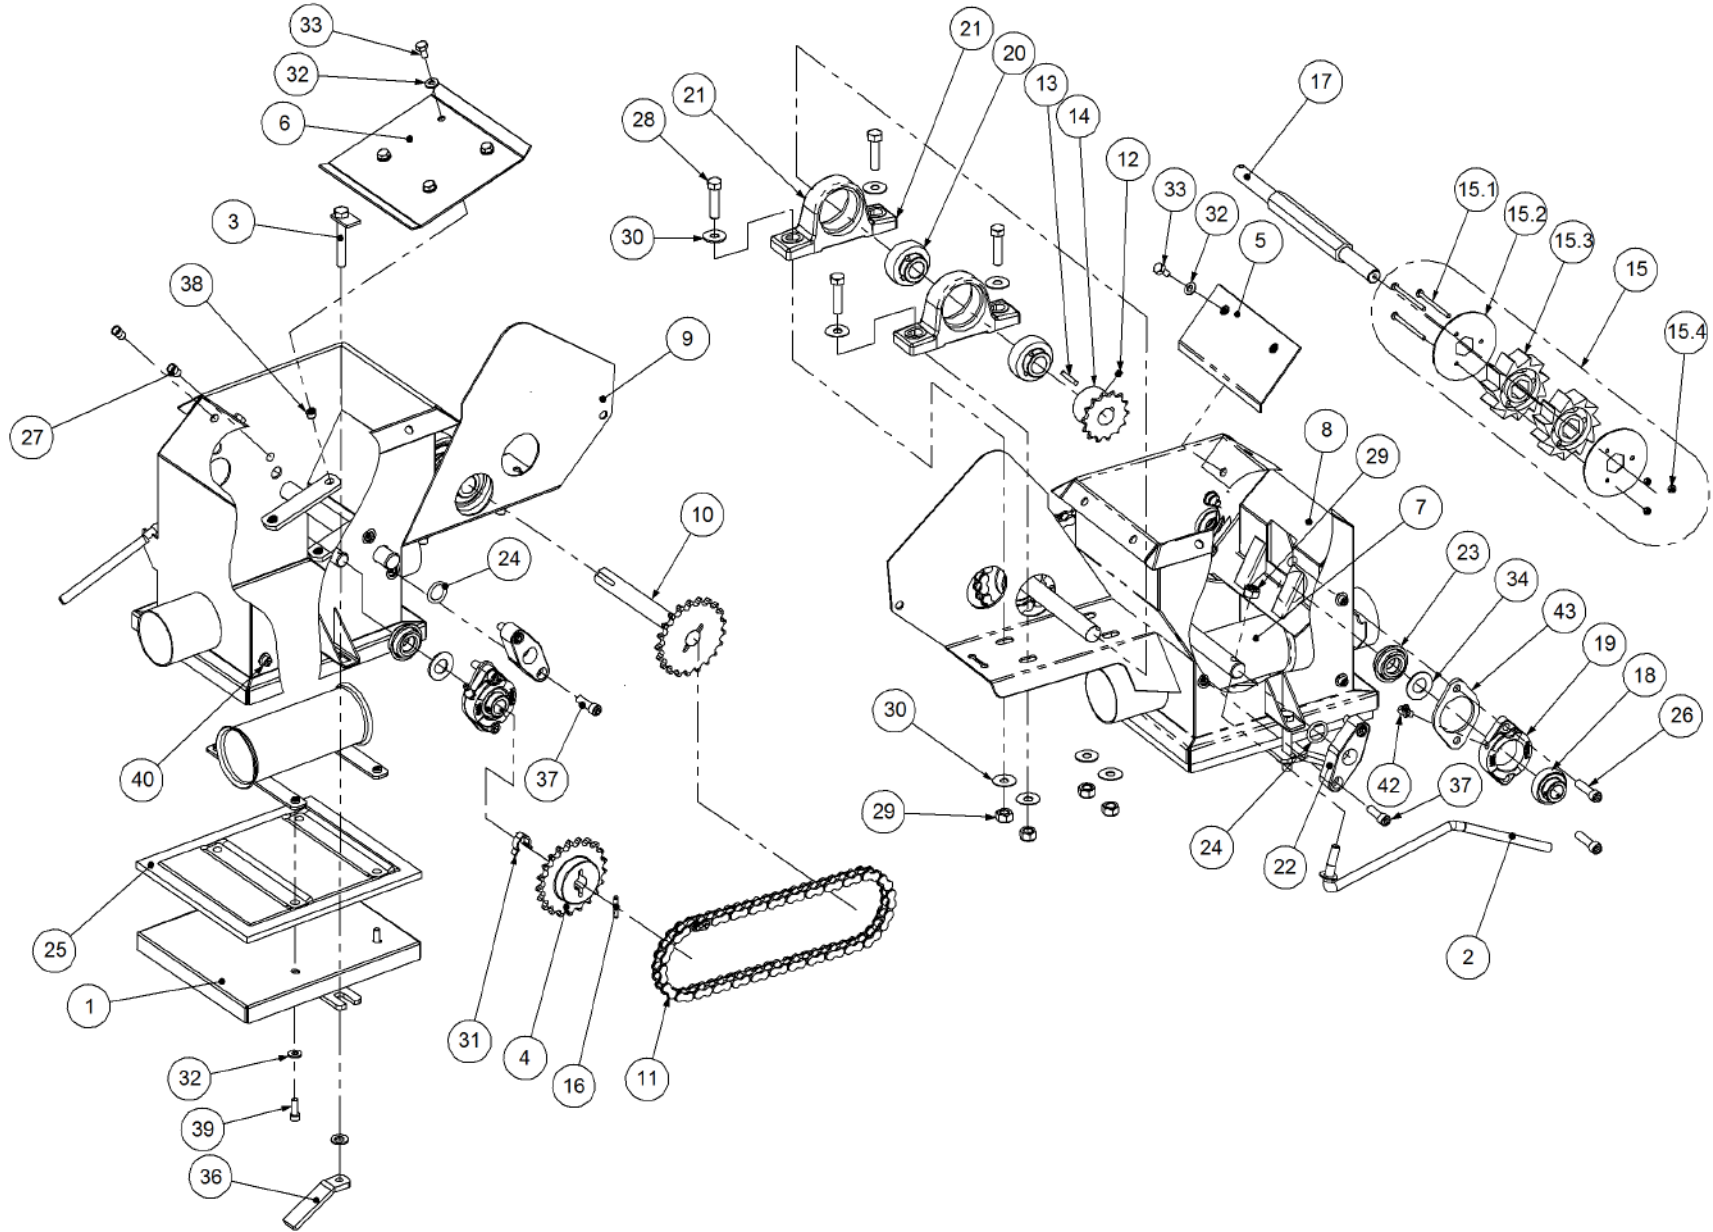

P/N 208103000 Metering Unit SSB - 1 Way Electric Drive

Key	Part Number	Description	Qty	Key	Part Number	Description	Qty
1	208100026	Bottom Door - SSB	1	29	030130101	Nut 3/8" UNC Nyloc	5
2	208100051	Cleanout Door Handle - SSB	1	30	035110251	Flat Washer 3/8" ID	8
3	208100061	Bottom Door Bolt - SSB	2	31	193003765	Retainer Clip - Sprocket	1
4	208100095	Sprocket (Plastic) 1/2" BS x 21T	1	32	035106151	Flat Washer 1/4" ID	14
5	208100071	Coarse Seeds Plate - SSB	1	33	000060135	Bolt Hex Hd 1/4" UNC x 1/2"	6
6	208100047	Clean Out Door - SSB	1	34	035316320	Flat Washer 5/8" ID S/Steel	2
7	208100028	Flow Through Tube	1	35	035110191	Flat Washer 3/8" ID	2
8	208100020	Port Plate - 1 Way	1	36	208100060	Handle - Bottom Door Fastener	2
9	208102002	Metering Unit SSB - 1 Way	1	37	010208025	Cap Screw 5/16" BSW x 1"	4
10	290602070	Drive Shaft & Sprocket - SSB	1	38	030170061	Nut 1/4" UNC Huck	4
11	290600899	Chain 1/2" AS Simplex	1	39	010106019	Cap Screw 1/4" UNC x 3/4"	4
12	013110613	Grub Screw 1/4" UNC x 1/2"	1	40	010106012	Cap Screw 1/4" UNC x 1/2"	4
13	182047430	Key 4.75 x 4.75 x 30mm	1	41	030170081	Nut 5/16" UNC Huck	8
14	290000031	Sprocket (Plastic) 1/2" BS x 14T - 3/4" ID	1	42	111206675	Grease Nipple 1/4" UNF - 67.5°	2
15	208100092	Spool Assy - SSB	1	43	197001626P	Gasket (Small) - Bearing	2
15.1	059604060	Bolt Pan Hd M4 x 60	3				
15.2	193001905	Spool Washer	2				
15.3	197018845	Spool	2				
15.4	080310041	Nut M4 S/Steel	3				
16	090105025	Roll Pin 3/16" x 1"	1				
17	208100100	Spool Shaft - SSB	1				
18	135320210	Bearing - 5/8" ID	2				
19	136520300	Bearing Housing	2				
20	135420412	Bearing - 3/4" ID	2				
21	136420500	Bearing Housing - Pillow Block	2				
22	137308846	Bush	2				
23	197161687	Seal 5/8" ID	2				
24	197192535	O'Ring 3/4" ID x 1" OD x 0.139"	2				
25	208100016	Door Rubber - SSB	1				
26	010208032	Cap Screw 5/16" BSW x 1-1/4"	4				
27	030170001	Nut 1/4" UNC Huck	2				
28	000100385	Bolt Hex Hd 3/8" UNC x 1-1/2"	4