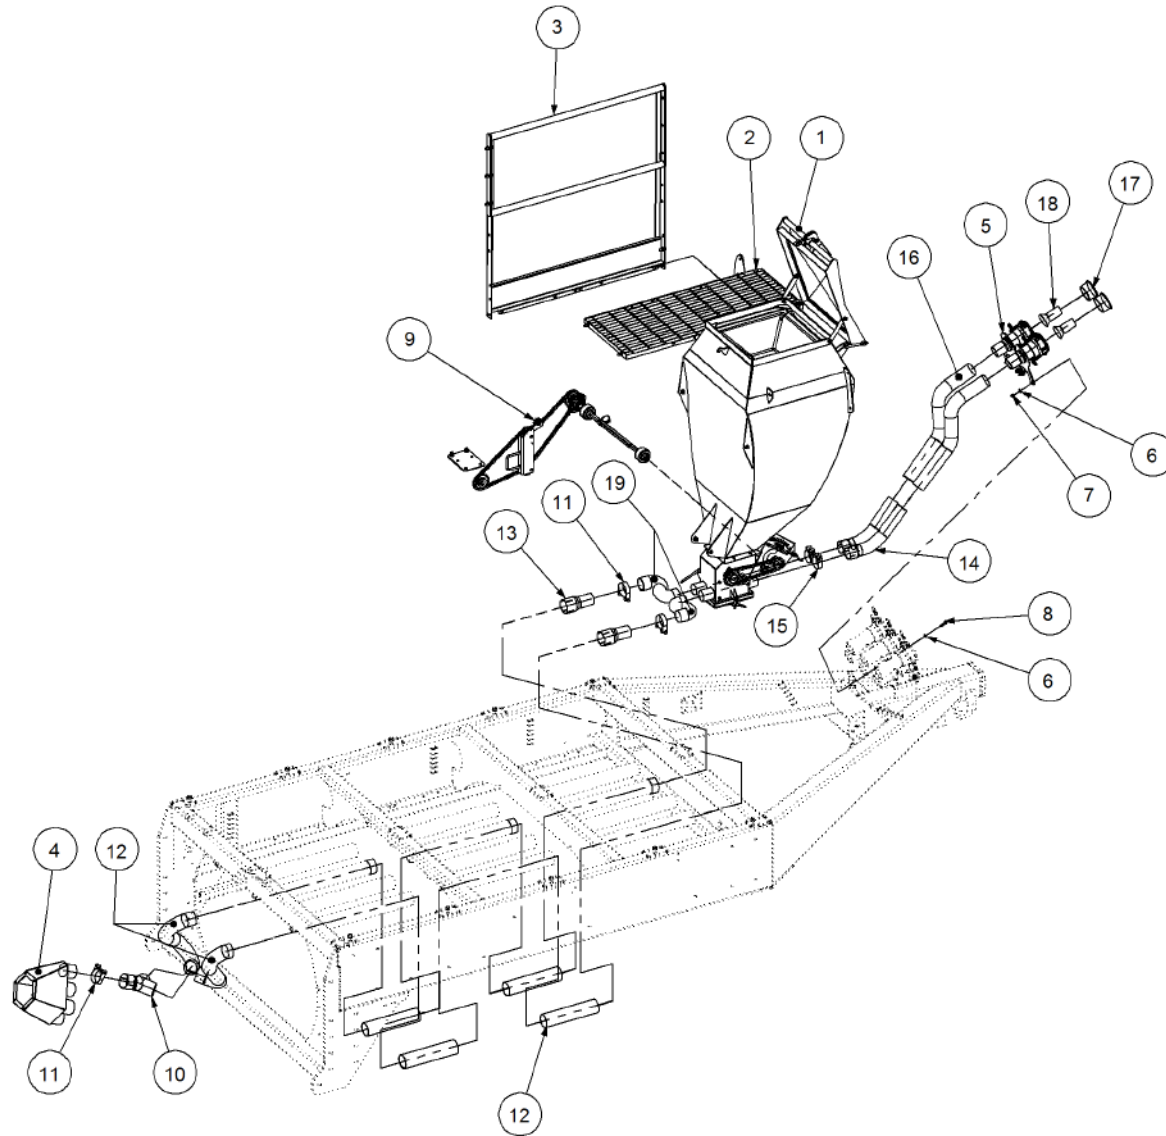

P/N 201300105 SSB Kit - 300L 2 Way Ground Drive

Key	Part Number	Description	Qty
1	201300252	SSB Sub Assembly - 300L 2 Way Ground Drive	1
2	201300216	SSB Walkway Kit - 300L	1
3	201300211	SSB Handrail Kit - 300L	1
4	259602009	Blower Outlet - 7 Outlet	1
5	214602051	Breakaway & Coupling Assembly	2
6	085110000	Flat Washer 10 ID	8
7	080121000	Nut M10 Nyloc	4
8	050100308	Bolt Hex Hd M10 x 30	4
9	290603800	Drive Kit - SSB 300L TQ/TR Ground Drive	1
10	208090300	Y Piece 3" ID	1
11	100074079	Hose Clamp - Mikalor 74 - 79	3
12	109400076	Hose Ribbed Bore 76 Dia	5
13	208000075	Reducer 3" ID x 2-1/2" OD	2
14	193045212	Elbow 2-1/2" Dia	2
15	100064067	Hose Clamp - Mikalor 64 - 67	2
16	109600064	Hose Abrasive Resistant 64 Dia	2
17	108000075	Plug - 3" Female	2
18	208063044	Air Restrictor	2
19	109200064	Hose Ductaflex 63 Dia	1

Key	Part Number	Description	Qty