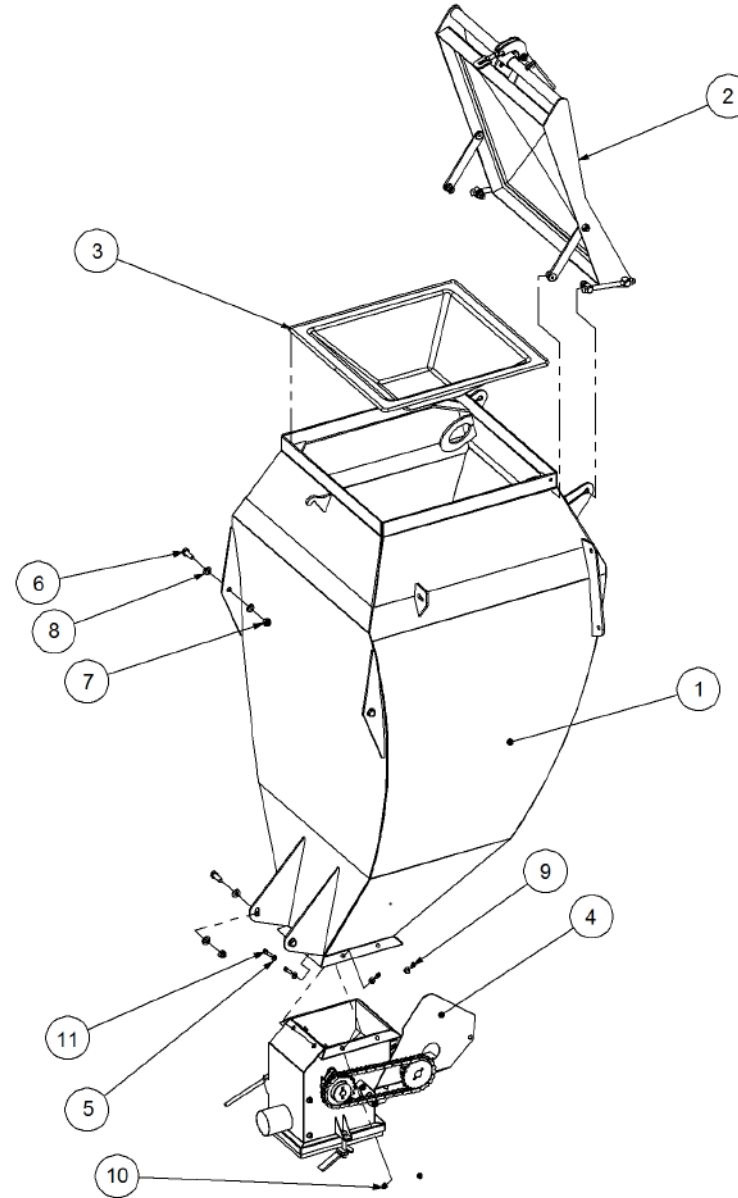

P/N 201300251

SSB Sub Assembly - 300L 1 Way Electric Drive

Key	Part Number	Description	Qty
1	201300001	Small Seeds Box - 300L	1
2	203150000	Lid Assy - Medium	1
3	203155001	Wire Basket	1
4	208103000	Metering Unit SSB - 1 Way Electric Drive	1
5	035106151	Flat Washer 1/4" ID	8
6	050100308	Bolt Hex Hd M10 x 30	4
7	080121000	Nut M10 Nyloc	4
8	085110000	Flat Washer 10 ID	8
9	010106012	Cap Screw 1/4" UNC x 1/2"	6
10	030110061	Nut 1/4" UNC	6
11	010106019	Cap Screw 1/4" UNC x 3/4"	2

Key	Part Number	Description	Qty