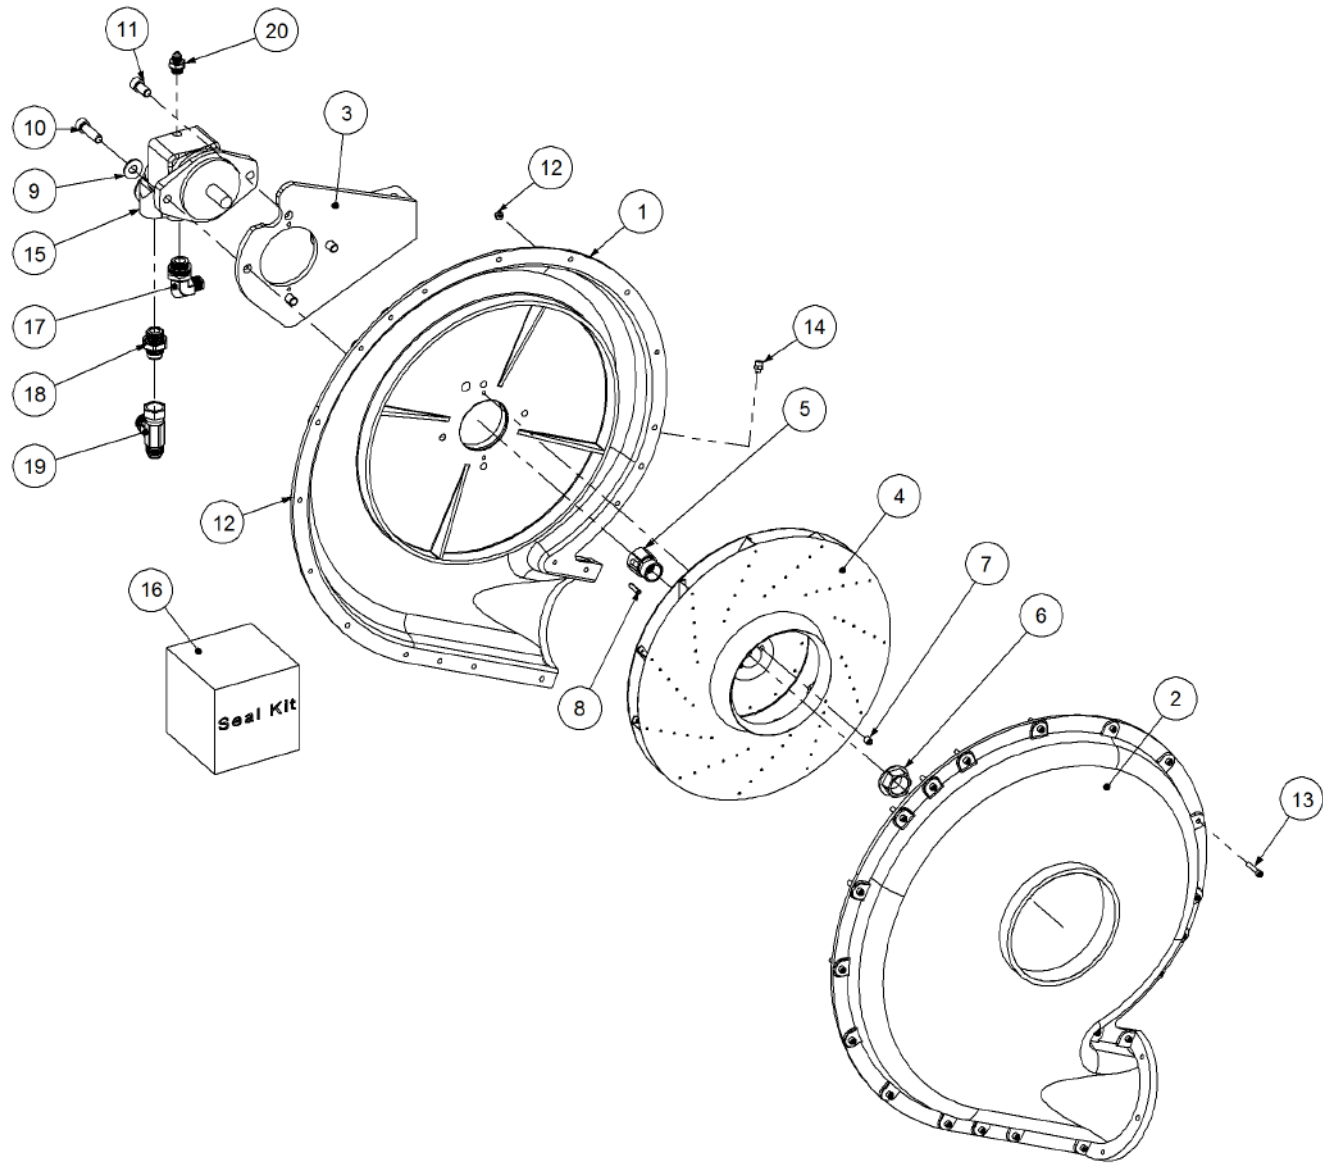

P/N 250902003 Blower - Volvo (90 Deg)

Key	Part Number	Description	Qty
1	259000006	Blower Housing - Drive Side	1
2	259000003	Blower Housing - Intake Side	1
3	259000021	Blower Mount	1
4	259000010	Blower Impeller	1
5	259000032	Blower Taper Bush - 20mm	1
6	259000030	Blower Taper Bush Nut	1
7	013121012	Grub Screw 3/8" UNC x 1/2" (Oval)	2
8	090106025	Roll Pin 1/4" x 1"	2
9	035113250	Flat Washer 1/2" ID	2
10	010113045	Cap Screw 1/2" UNC x 1-3/4"	2
11	010113025	Cap Screw 1/2" UNC x 1"	2
12	030130061	Nut 1/4" UNC Nyloc	20
13	010106032	Cap Screw 1/4" UNC x 1-1/4"	20
14	110110618	Fitting - Connector 1/8" BspM x 6mm Hose	1
15	259111032	Hydraulic Motor - Volvo	1
16	259000060	Seal & Backup Washer Kit suits Volvo	1
17	15210-12C4OMX-S	Fitting - Elbow 90° 7/8" JicM x 3/4" BspM	1
18	15212F4OMX-S	Fitting - Connector 1-1/16" JicM x 3/4" BspM	1
19	15212R6X-S	Fitting - Tee 1-1/16" JicM x 1-1/16" JicM x 1-1/16" JicF	1
20	1526-6F4OMXS	Fitting - Connector 9/16" JicM x 3/8" BspM	1

Key	Part Number	Description	Qty