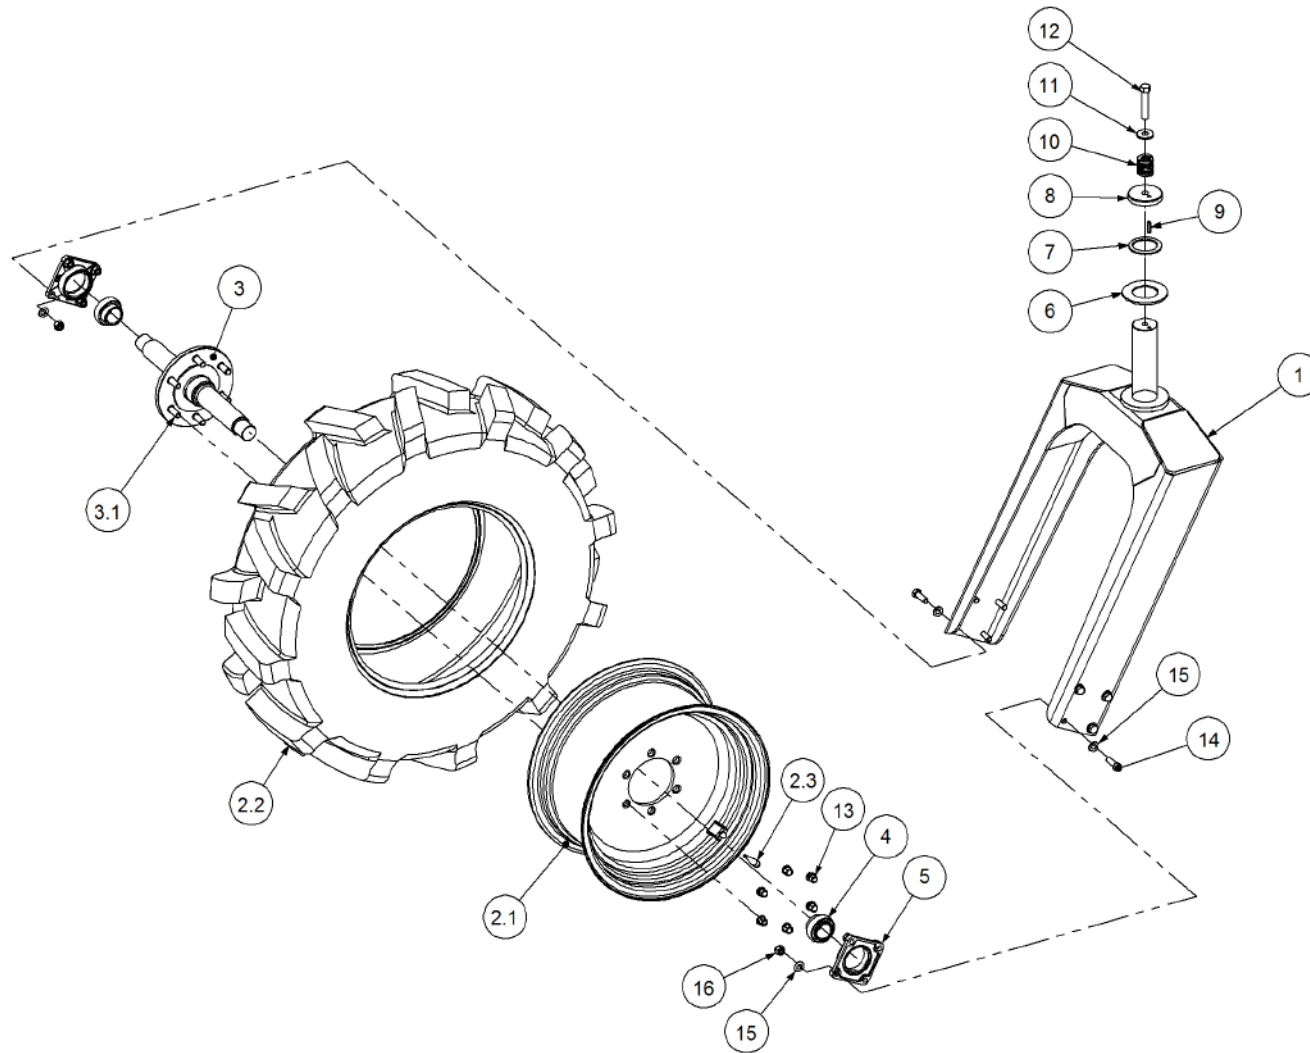

Key	Part Number	Description	Qty
-----	-------------	-------------	-----

**P/N 220602100 Castor Assembly (15.5/80 x 24 Tyre)**

Key	Part Number	Description	Qty
1	220600101	Castor Fork	1
2	298152416	Wheel Assy 15.5/80 x 24 6 Stud	1
2.1	140122406	Rim W12 x 24 6 stud	1
2.2	142152416	Tyre Gripster 15.5/80 x 24	1
2.3	142000218	Valve Stem	1
3	220600021	Castor Axle	1
3.1	056180600	Wheel Stud M18	6
4	135421050	Bearing 50 ID	2
5	136621000	Bearing Housing - 4 Bolt	2
6	193140078	Wear Ring	1
7	193100766	Brake Disc	1
8	220300036	Castor Head Cap	1
9	090110038	Spirol Pin 3/8" Dia x 1-1/2"	1
10	124125065	Compression Spring 25 ID	1
11	220602078	Spring Locator	1
12	000191005	Bolt Hex Hd 3/4" UNC x 4"	1
13	080161801	Wheel Nut M18	6
14	000160505	Bolt Hex Hd 5/8" UNC x 2"	8
15	035116351	Flat Washer 5/8" ID	16
16	030130161	Nut 5/8" UNC Nyloc	8