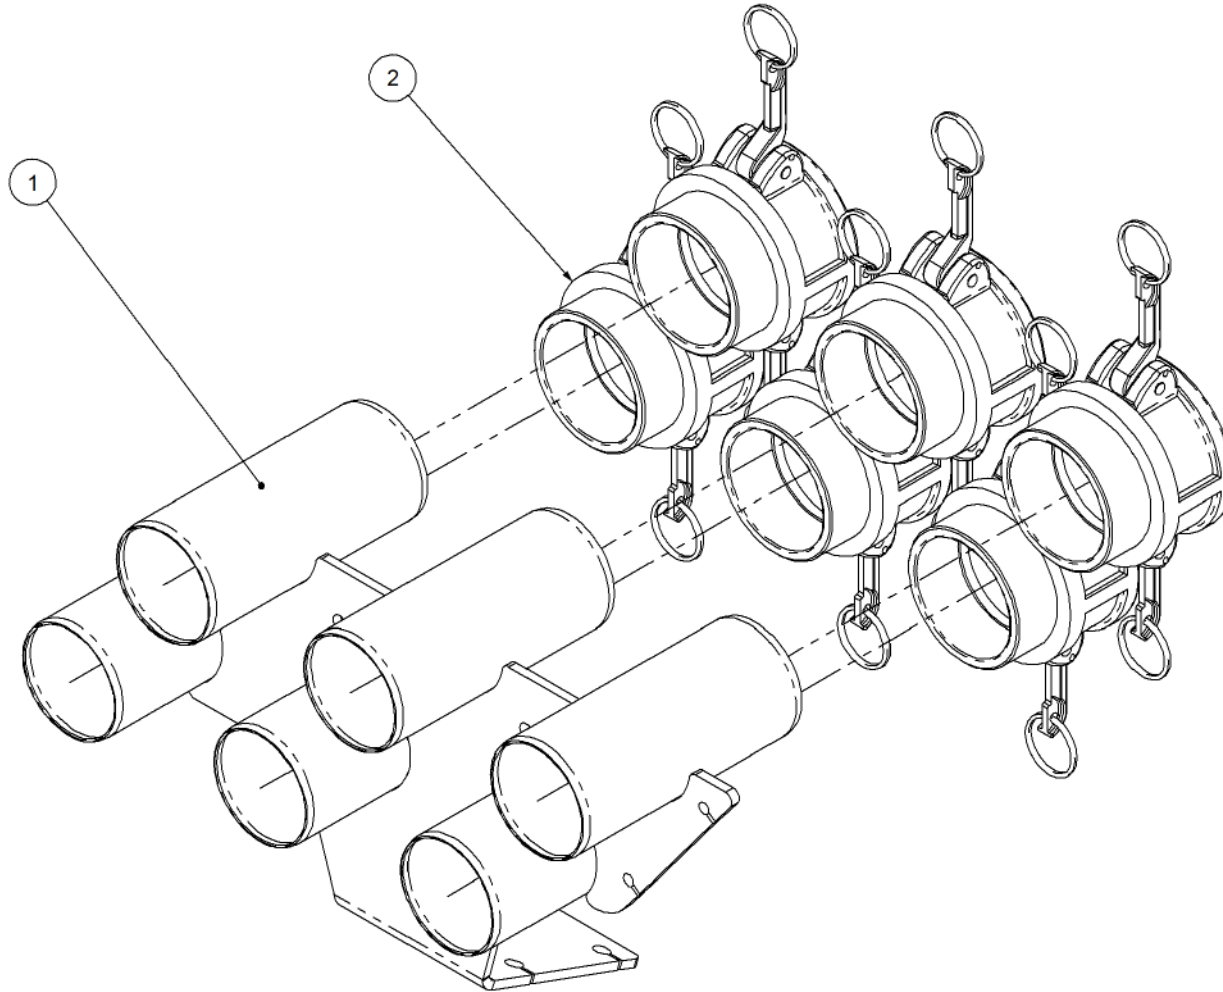

P/N 214602026

Breakaway & Coupling Assy

Key	Part Number	Description	Qty
1	214602027	Breakaway Mount	1
2	108000176	Coupling - 3" Female	6

Key	Part Number	Description	Qty