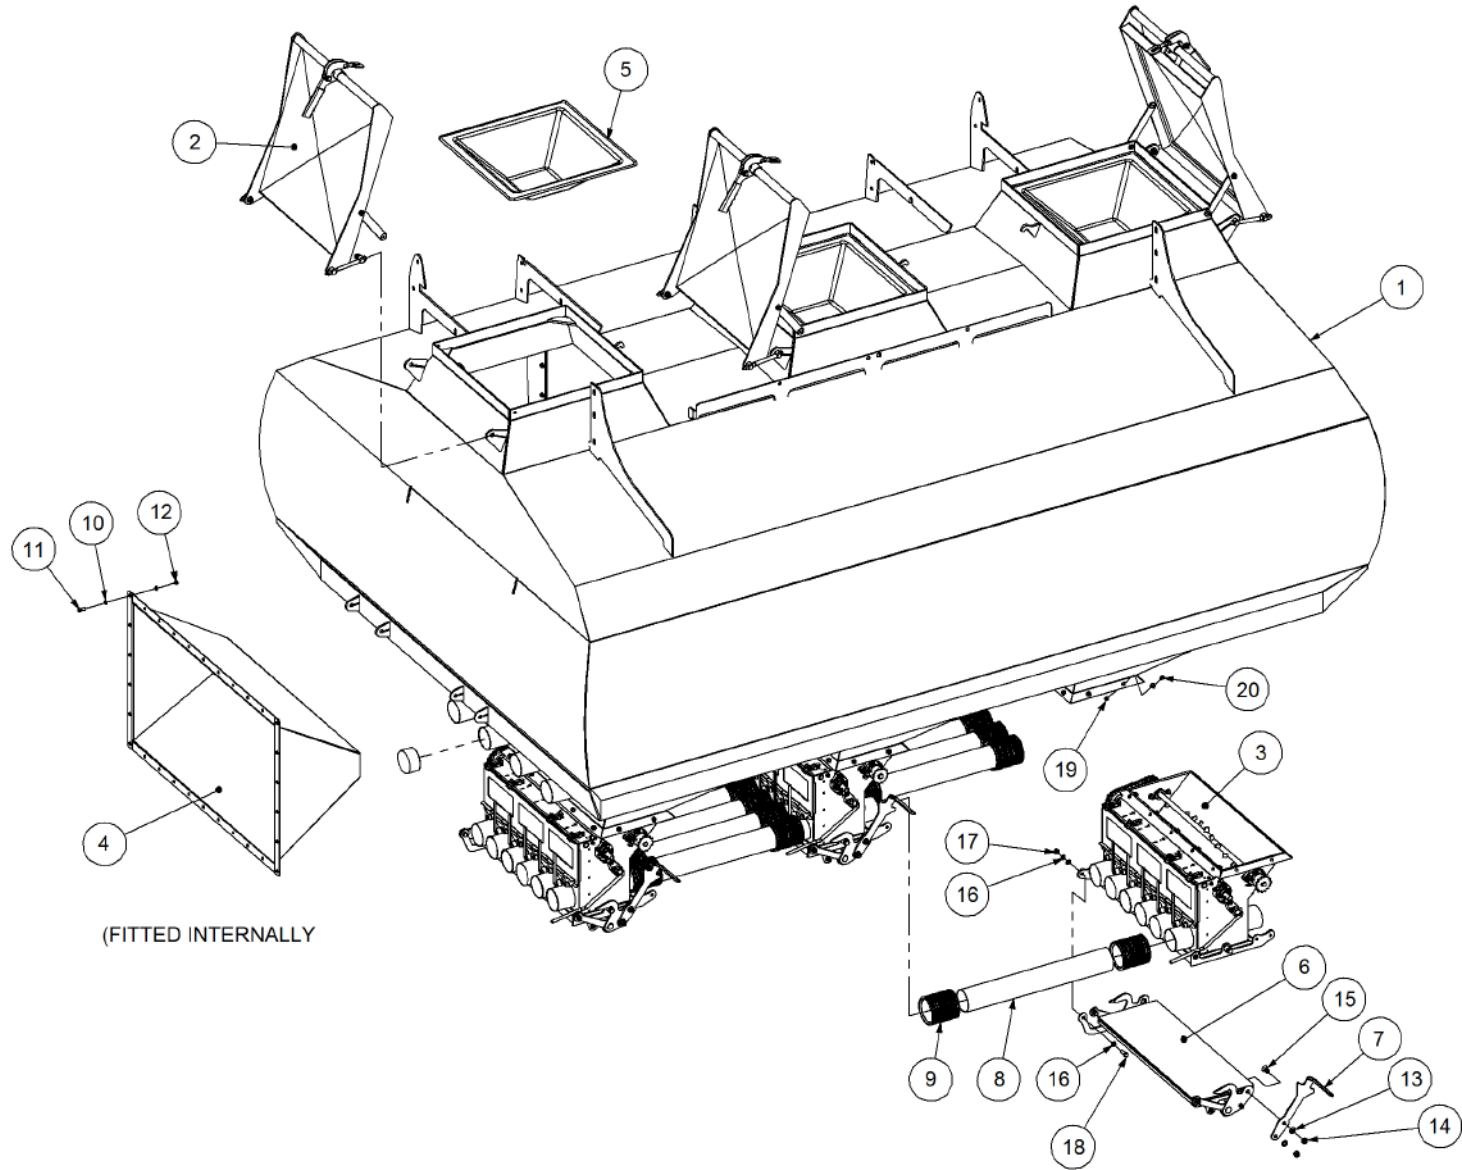

P/N 200603250

Bin Sub Assembly - 6000 3 Bin

Key	Part Number	Description	Qty
1	200603001	Bin - 6000 3 Bin	1
2	203150000	Lid Assy - Medium	3
3	208600001	Metering Unit Assy - 6 Way (less Bottom Door)	3
4	207602001	Bin Divider	4
5	203155001	Wire Basket	3
6	208600023	Bottom Door & Shaft - 6 Way	3
7	208400065	Metering Unit Bottom Door Handle	3
8	208000540	Metering Unit Flow Thru Tube	12
9	208000090	Joiner Hose	24
10	035106151	Flat Washer 1/4" ID	282
11	000060195	Bolt Hex Hd 1/4" UNC x 3/4"	120
12	030130061	Nut 1/4" UNC Nyloc	108
13	085110000	Flat Washer 10 ID	6
14	080121000	Nut M10 Nyloc	6
15	062110025	Cap Screw Csk Hd M10 x 25	6
16	035108161	Flat Washer 5/16" ID	27
17	080120800	Nut M8 Nyloc	9
18	050080258	Bolt Hex Hd M8 x 25	9
19	030110061	Nut 1/4" UNC	39
20	010106012	Cap Screw 1/4" UNC x 1/2"	42

Key	Part Number	Description	Qty