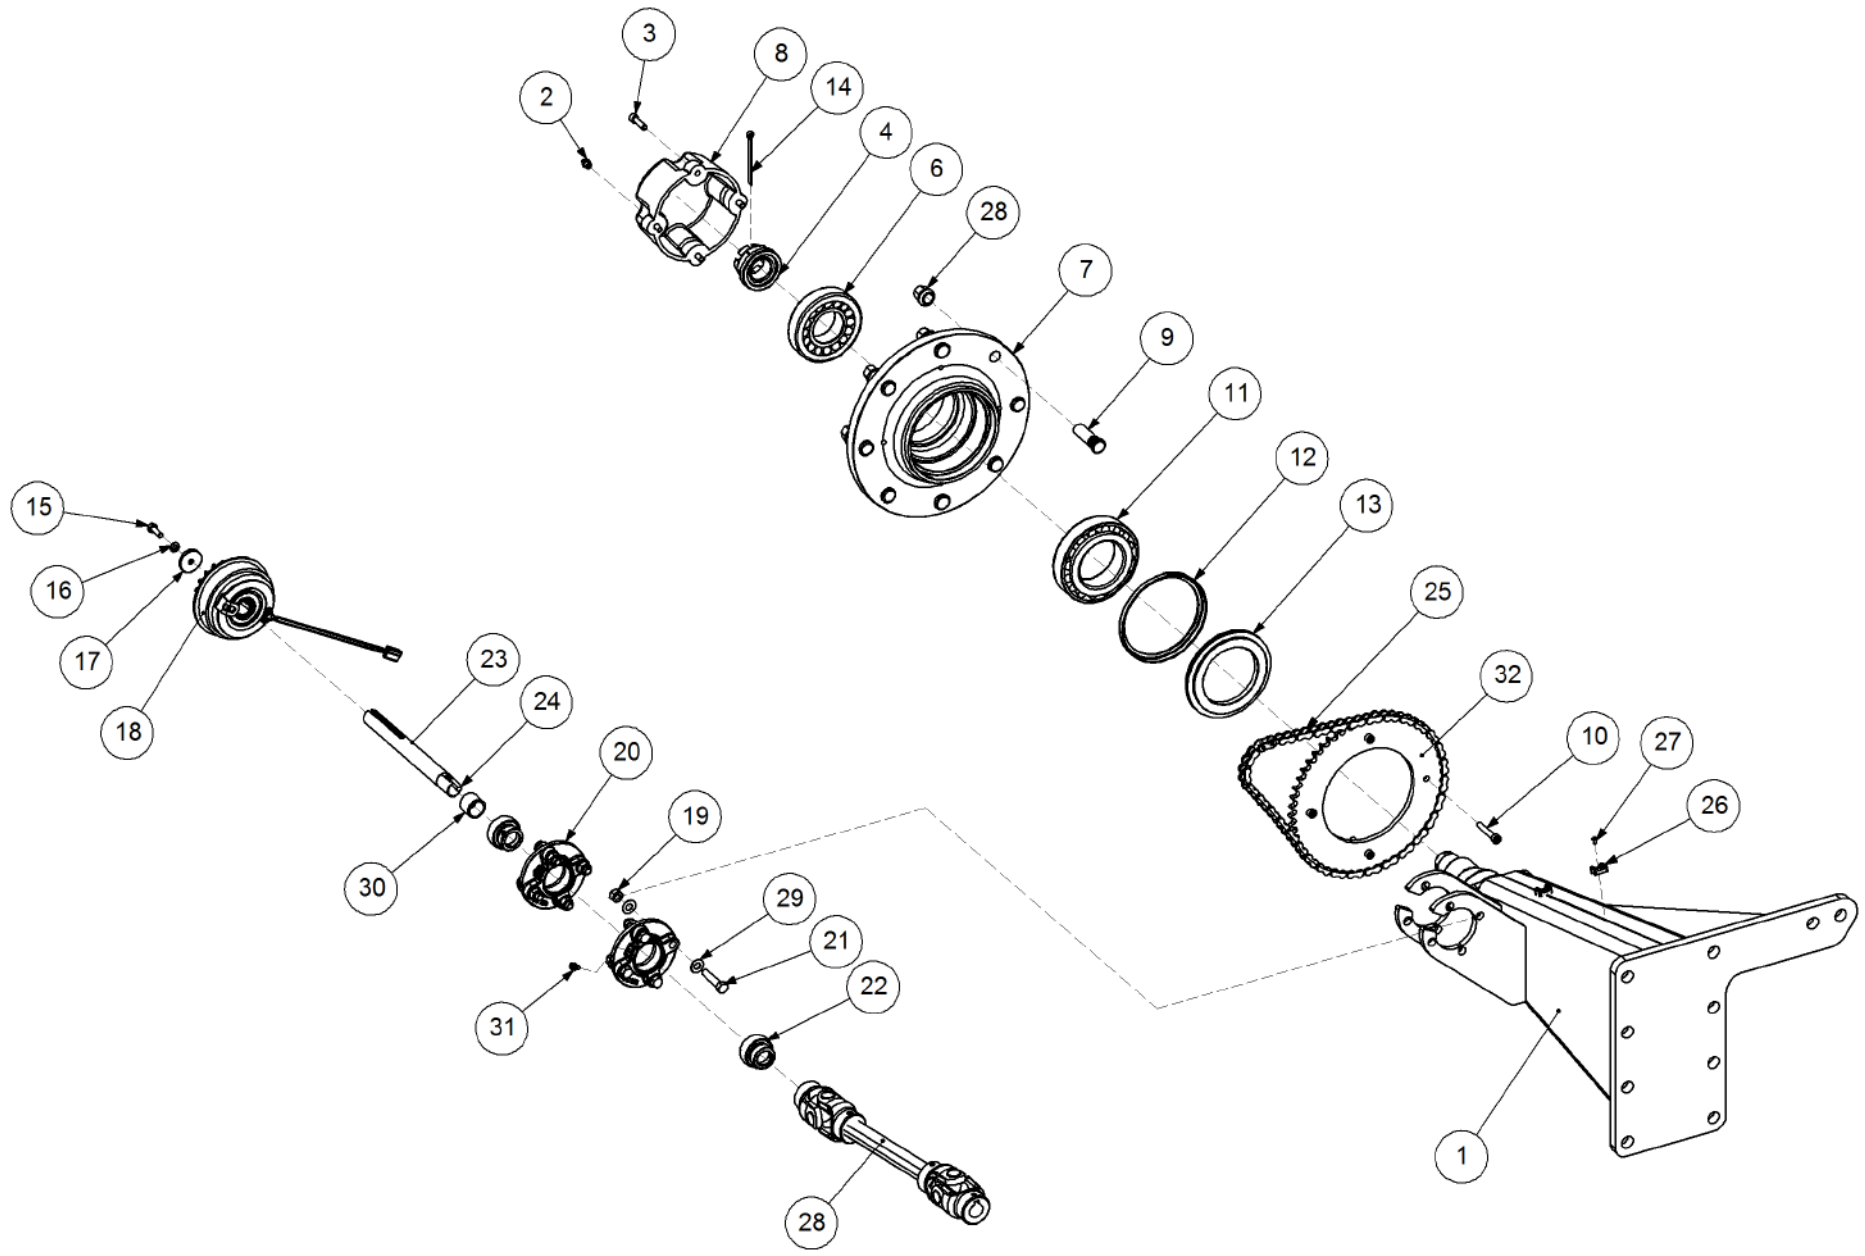

P/N 242900000 Axle Hub & Stub - Drive - 6.5T (8 stud) x 3.0m

Key	Part Number	Description	Qty
1	242900001	Axle - Drive	1
2	111103000	Grease Nipple 1/8" BSP	1
3	060108030	Cap Screw M8 x 30	4
4	249092002	Axle Nut 1-1/2"	1
5	080161801	Wheel Nut M18	8
6	135030311	Bearing Tapered Roller 55 ID	1
7	139092006	Hub - 8 stud	1
8	139092007	Grease Cap	1
9	056180600	Wheel Stud M18	8
10	060108050	Cap Screw M8 x 50	4
11	135032216	Bearing Tapered Roller 80 ID	1
12	139092009	Wear Ring	1
13	139092008	Seal 100 ID	1
14	092206080	Split Pin 6.3 Dia x 80	1
15	000080255	Bolt Hex Hd 5/16" UNC x 1"	1
16	036108000	Spring Washer 5/16" ID	1
17	290000002	Retainer Washer	1
18	115005314	Electric Clutch w/- 18T Sprocket	1
19	030130111	Nut 7/16" UNC Nyloc	8
20	136220500	Bearing Housing - 4 Bolt	2
21	000110505	Bolt Hex Hd 7/16" x 2" UNC	8
22	135520525	Bearing - 1" ID	2
23	290000003	Clutch Shaft	1
24	182070830	Key 7 x 8 x 30 Lg	1
25	249063000	Chain 5/8" Simplex O'ring	1
26	115001512	Cable Clamp	2
27	094105000	Pop Rivet 3/16" Steel	2
28	131210490	Drive Shaft & Universal	1
29	035108161	Flat Washer 5/16" ID	16
30	240000000	Bush	1
31	111206450	Grease Nipple 1/4" UNF - 45°	2
32	249150543	Sprocket Plate 5/8" BS x 54T	1

Key	Part Number	Description	Qty