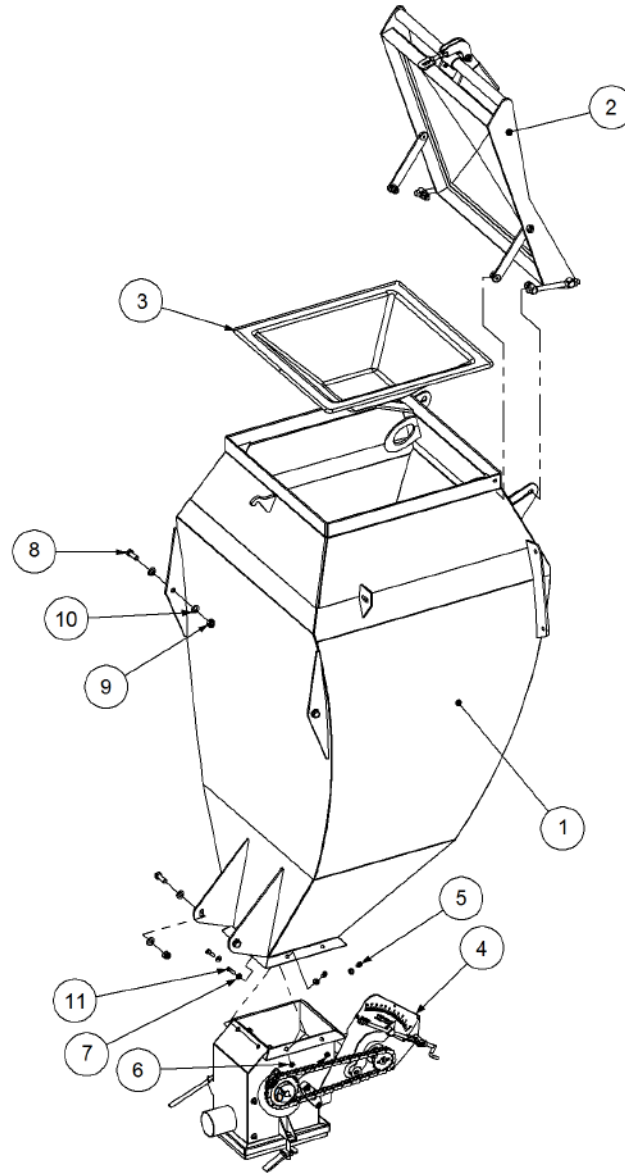

P/N 201300250 SSB Sub Assembly - 300L 1 Way Ground Drive

Key	Part Number	Description	Qty
1	201300001	Small Seeds Box - 300L	1
2	203150000	Lid Assy - Medium	1
3	203155001	Wire Basket	1
4	208102000	Metering Unit SSB - 1 Way Ground Drive	1
5	010106012	Cap Screw 1/4" UNC x 1/2"	6
6	030110061	Nut 1/4" UNC	6
7	035106151	Flat Washer 1/4" ID	8
8	050100308	Bolt Hex Hd M10 x 30	4
9	080121000	Nut M10 Nyloc	4
10	085110000	Flat Washer 10 ID	8
11	010106019	Cap Screw 1/4" UNC x 3/4"	2

Key	Part Number	Description	Qty