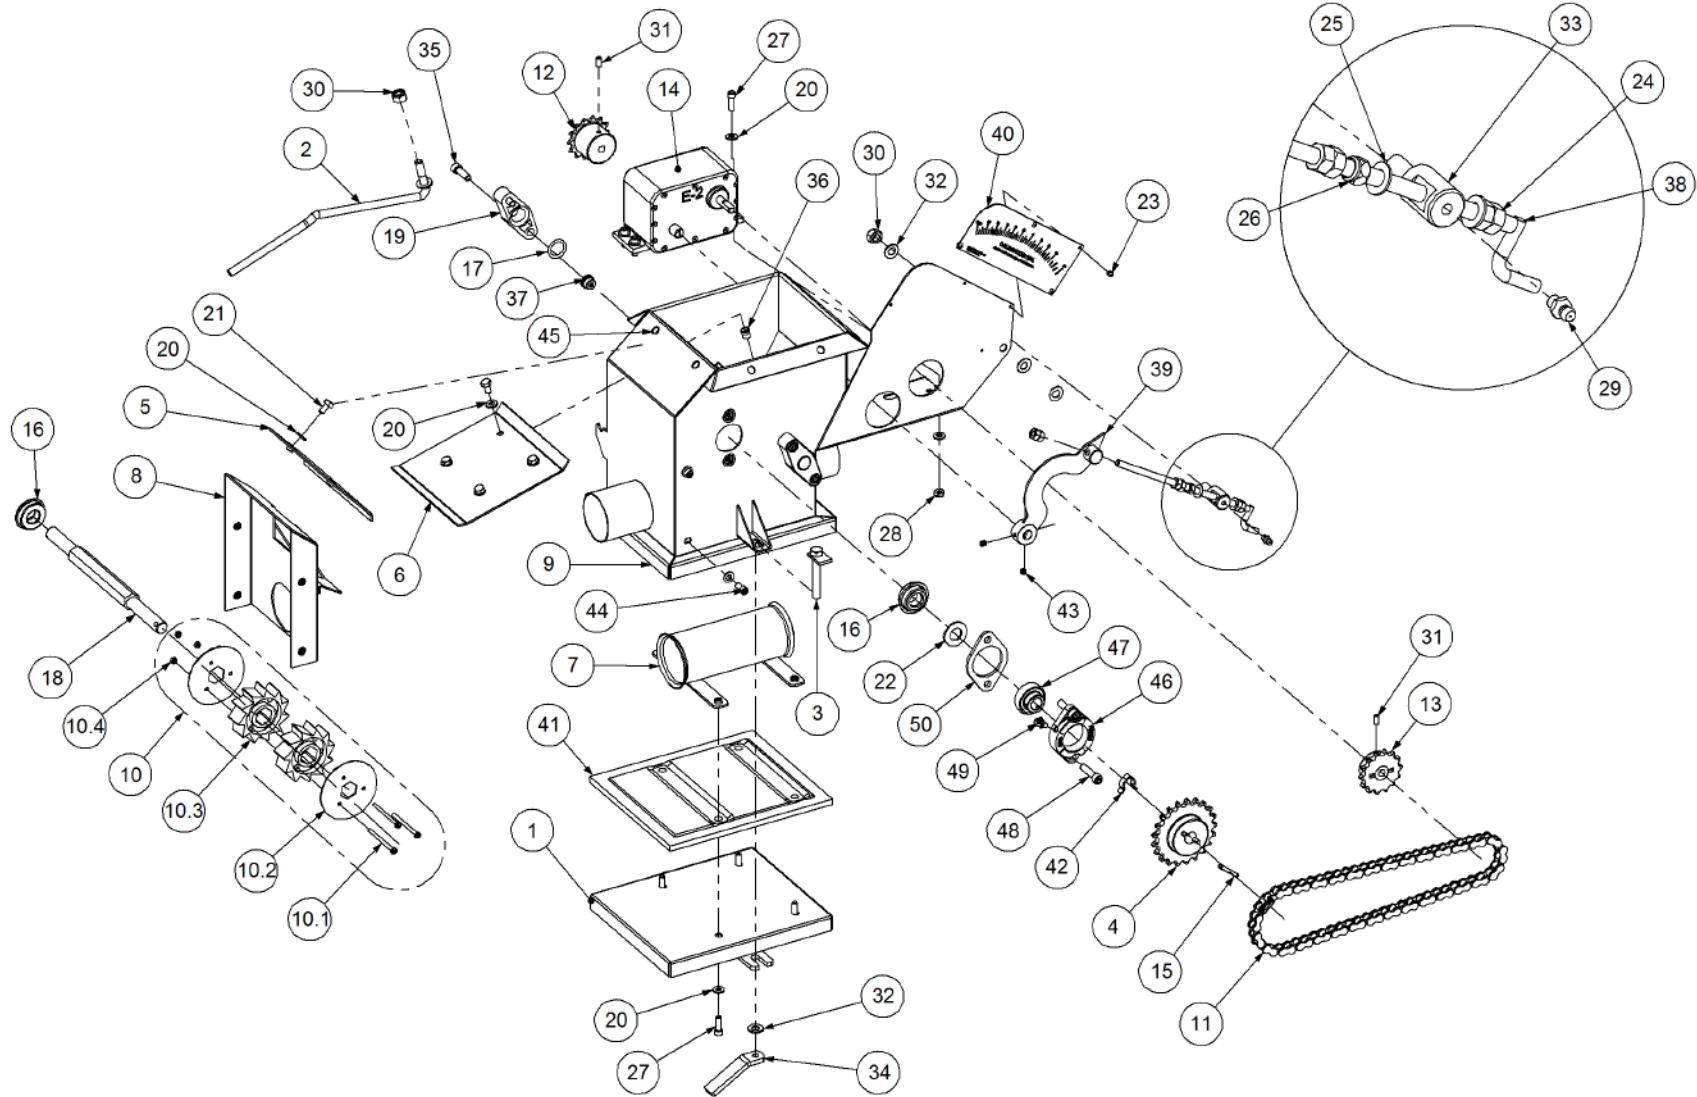

P/N 208102000 Metering Unit SSB - 1 Way Ground Drive

Key	Part Number	Description	Qty	Key	Part Number	Description	Qty
1	208100026	Bottom Door - SSB	1	29	111206000	Grease Nipple 1/4" UNF	1
2	208100051	Cleanout Door Handle - SSB	1	30	030130101	Nut 3/8" UNC Nyloc	2
3	208100061	Bottom Door Bolt - SSB	2	31	013110613	Grub Screw 1/4" UNC x 1/2"	2
4	208100095	Sprocket (Plastic) 1/2" BS x 21T	1	32	035110191	Flat Washer 3/8" ID	5
5	208100071	Coarse Seeds Plate - SSB	1	33	290601007	Screw Swivel	1
6	208100047	Clean Out Door - SSB	1	34	208100060	Handle - Bottom Door Fastener	2
7	208100028	Flow Through Tube	1	35	010208025	Cap Screw 5/16" BSW x 1"	4
8	208100020	Port Plate - 1 Way	1	36	030170061	Nut 1/4" UNC Huck	4
9	208102002	Metering Unit SSB - 1 Way	1	37	030170081	Nut 5/16" UNC Huck	8
10	208100092	Spool Assy - SSB	1	38	209600001	Indicator Adjusting Screw	1
10.1	059604060	Bolt Pan Hd M4 x 60	3	39	208102111	Calibration Indicator - SSB	1
10.2	193001905	Spool Washer	2	40	192017269	Calibration Dial	1
10.3	197018845	Spool	2	41	208100016	Door Rubber - SSB	1
10.4	080310041	Nut M4 S/Steel	3	42	193003765	Retainer Clip - Sprocket	1
11	208125000	Chain 1/2" AS Simplex	1	43	013110606	Grub Screw 1/4" UNC x 1/4"	2
12	290000036	Sprocket (Plastic) 1/2" BS x 14T - 3/8" ID	1	44	010106012	Cap Screw 1/4" UNC x 1/2"	4
13	208400167	Sprocket (Plastic) 1/2" BS x 14T	1	45	030170001	Nut 1/4" UNC Huck	2
14	130000020	Zero Max E2 Gear Box	1	46	136520300	Bearing Housing	2
15	090105032	Roll Pin 3/16" x 1-1/4"	1	47	135320210	Bearing - 5/8" ID	2
16	197161687	Seal 5/8" ID	2	48	010208032	Cap Screw 5/16" BSW x 1-1/4"	4
17	197192535	O'Ring 3/4" ID x 1" OD x 0.139"	2	49	111206675	Grease Nipple 1/4" UNF - 67.5°	2
18	208100100	Spool Shaft - SSB	1	50	197001626	Gasket (Small) - Bearing	2
19	137308846	Bush	2				
20	035106151	Flat Washer 1/4" ID	22				
21	000060135	Bolt Hex Hd 1/4" UNC x 1/2"	6				
22	035316320	Flat Washer 5/8" ID S/Steel	2				
23	094103001	Pop Rivet 1/8" Aluminium	4				
24	030110081	Nut 5/16" UNC	6				
25	035108161	Flat Washer 5/16" ID	2				
26	030130081	Nut 5/16" UNC Nyloc	1				
27	010106019	Cap Screw 1/4" UNC x 3/4"	8				
28	030130061	Nut 1/4" UNC Nyloc	4