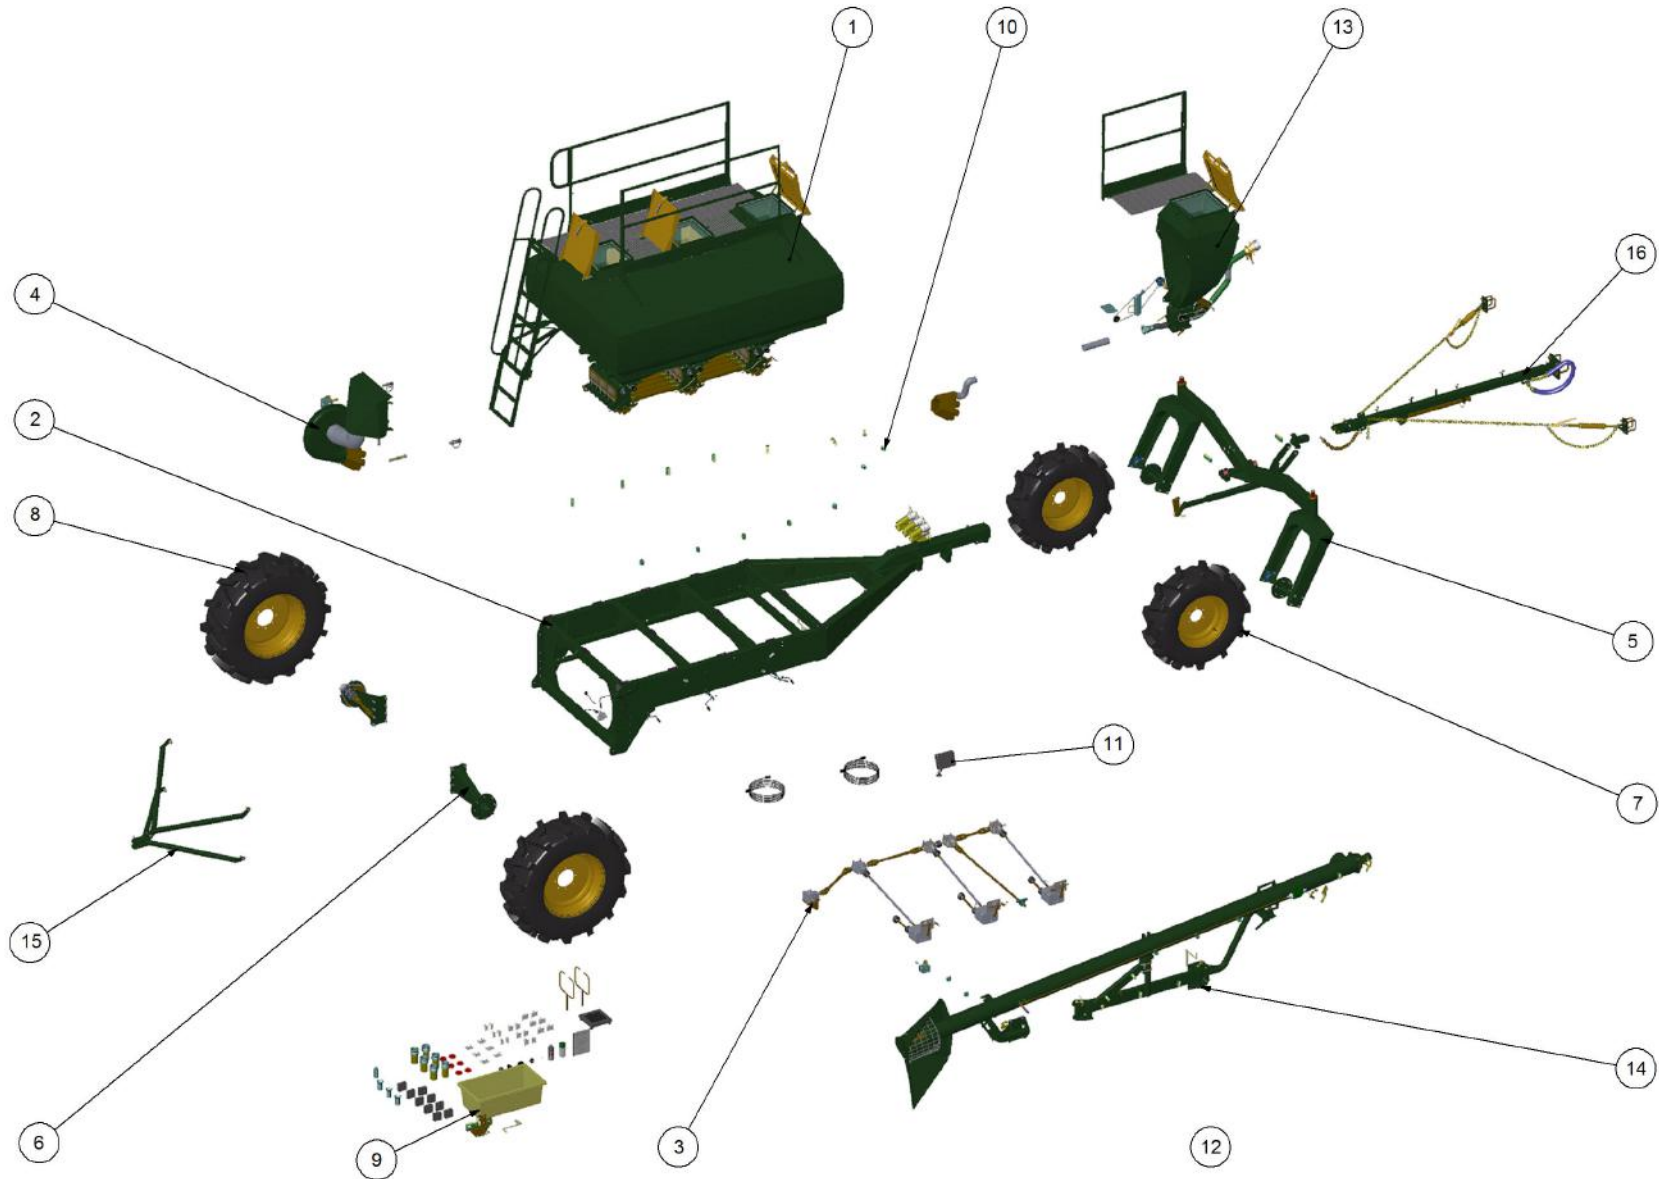

**Simplicity**  
A U S T R A L I A

# Parts Manual

**TQC - Trailing Quad Castor Air Seeder**

**06000 TQC3**