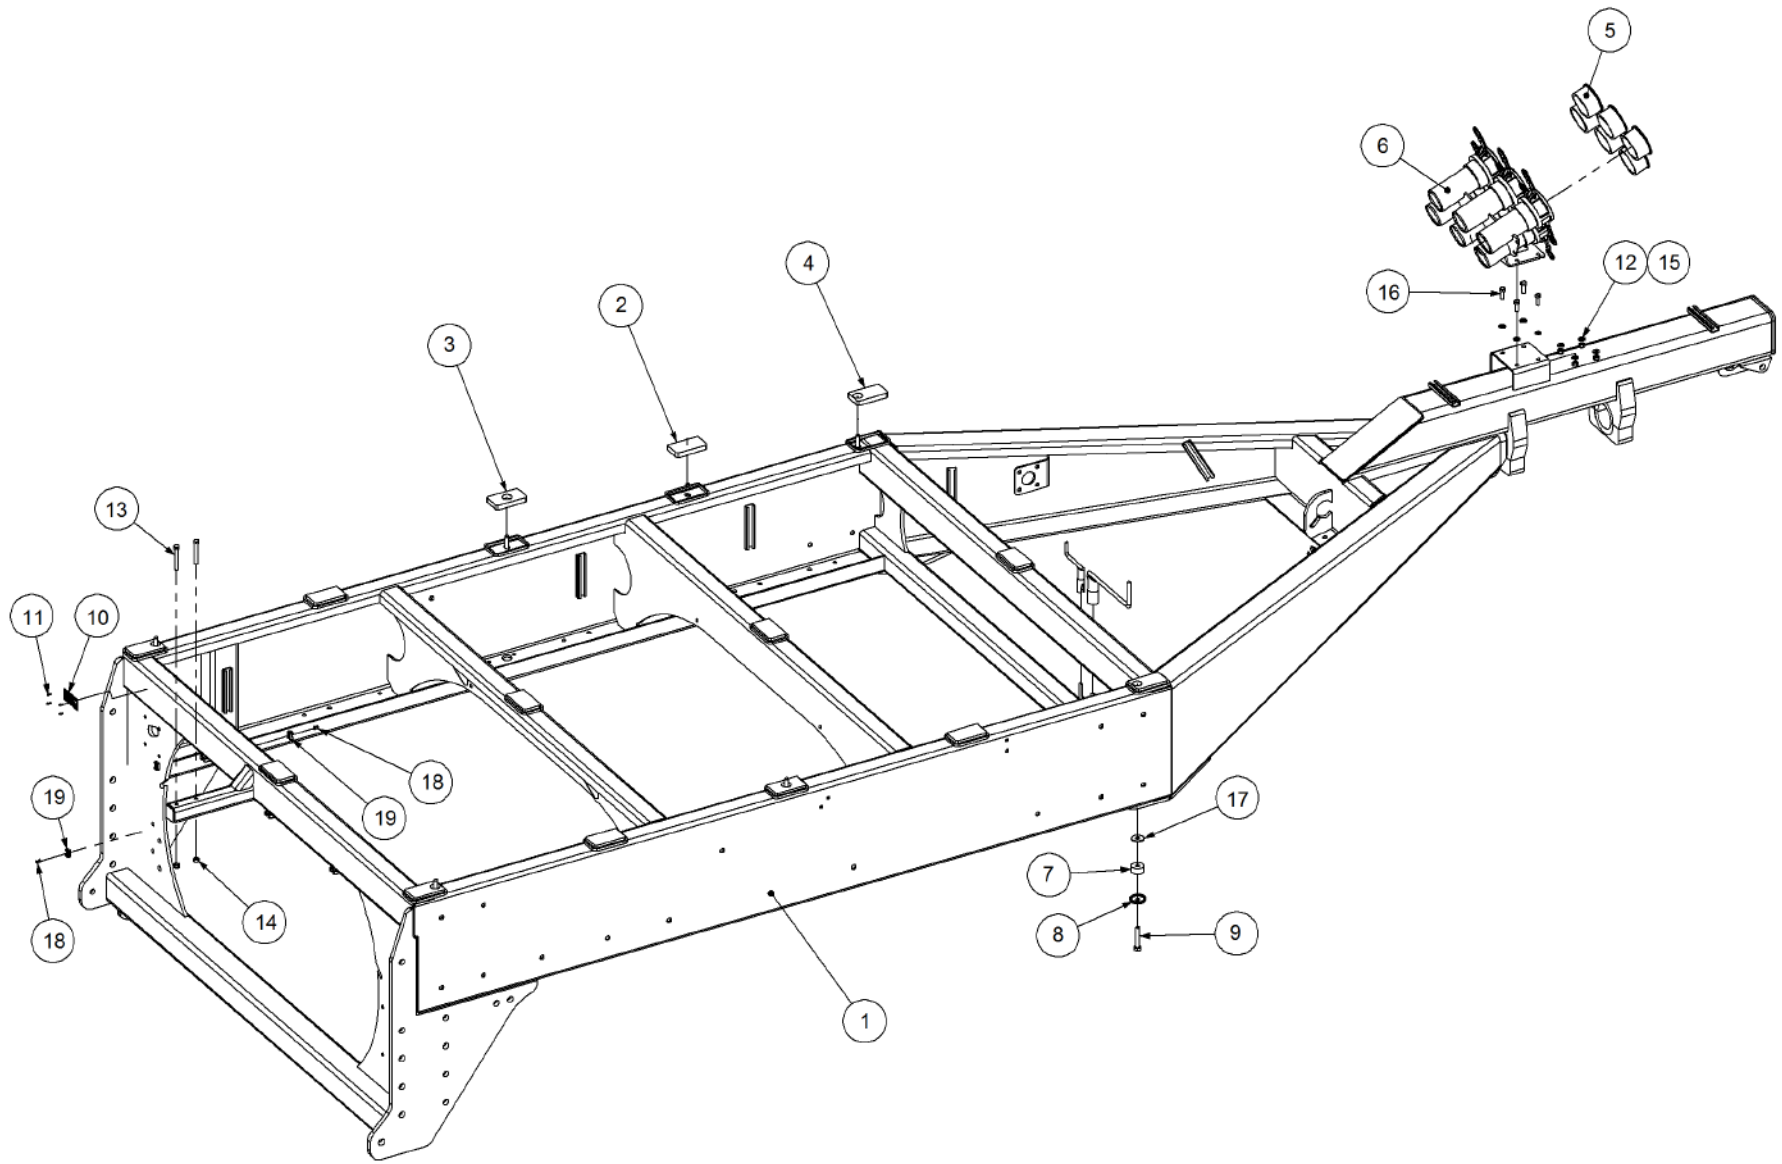

P/N 214603140 Chassis Kit - TQC 3 Bin

Key	Part Number	Description	Qty
1	214603100	Chassis - TQC 3 Bin	1
2	197116213	Bin Pad	8
3	219001001	Bin Pad - Centre Hole	2
4	219001002	Bin Pad - End Hole	4
5	108000075	Plug - 3" Female	6
6	214602026	Breakaway & Coupling Assy	1
7	197401320	Bin Rubber - 13 ID x 40 OD x 20	6
8	219000001	Cupped Washer	6
9	000130705	Bolt Hex Hd 1/2" UNC x 2-3/4"	6
10	196008038	Serial Number Plate	1
11	059610000	Drive Screw 6g x 3/8"	4
12	085110000	Flat Washer 10 ID	8
13	000100755	Bolt Hex Hd 3/8" UNC x 3"	2
14	030130101	Nut 3/8" UNC Nyloc	2
15	080121000	Nut M10 Nyloc	4
16	050100308	Bolt Hex Hd M10 x 30	4
17	035101238	Flat Washer 1/2" ID	6
18	094105000	Pop Rivet 3/16" Steel	4
19	115001512	Cable Clamp	4

Key	Part Number	Description	Qty