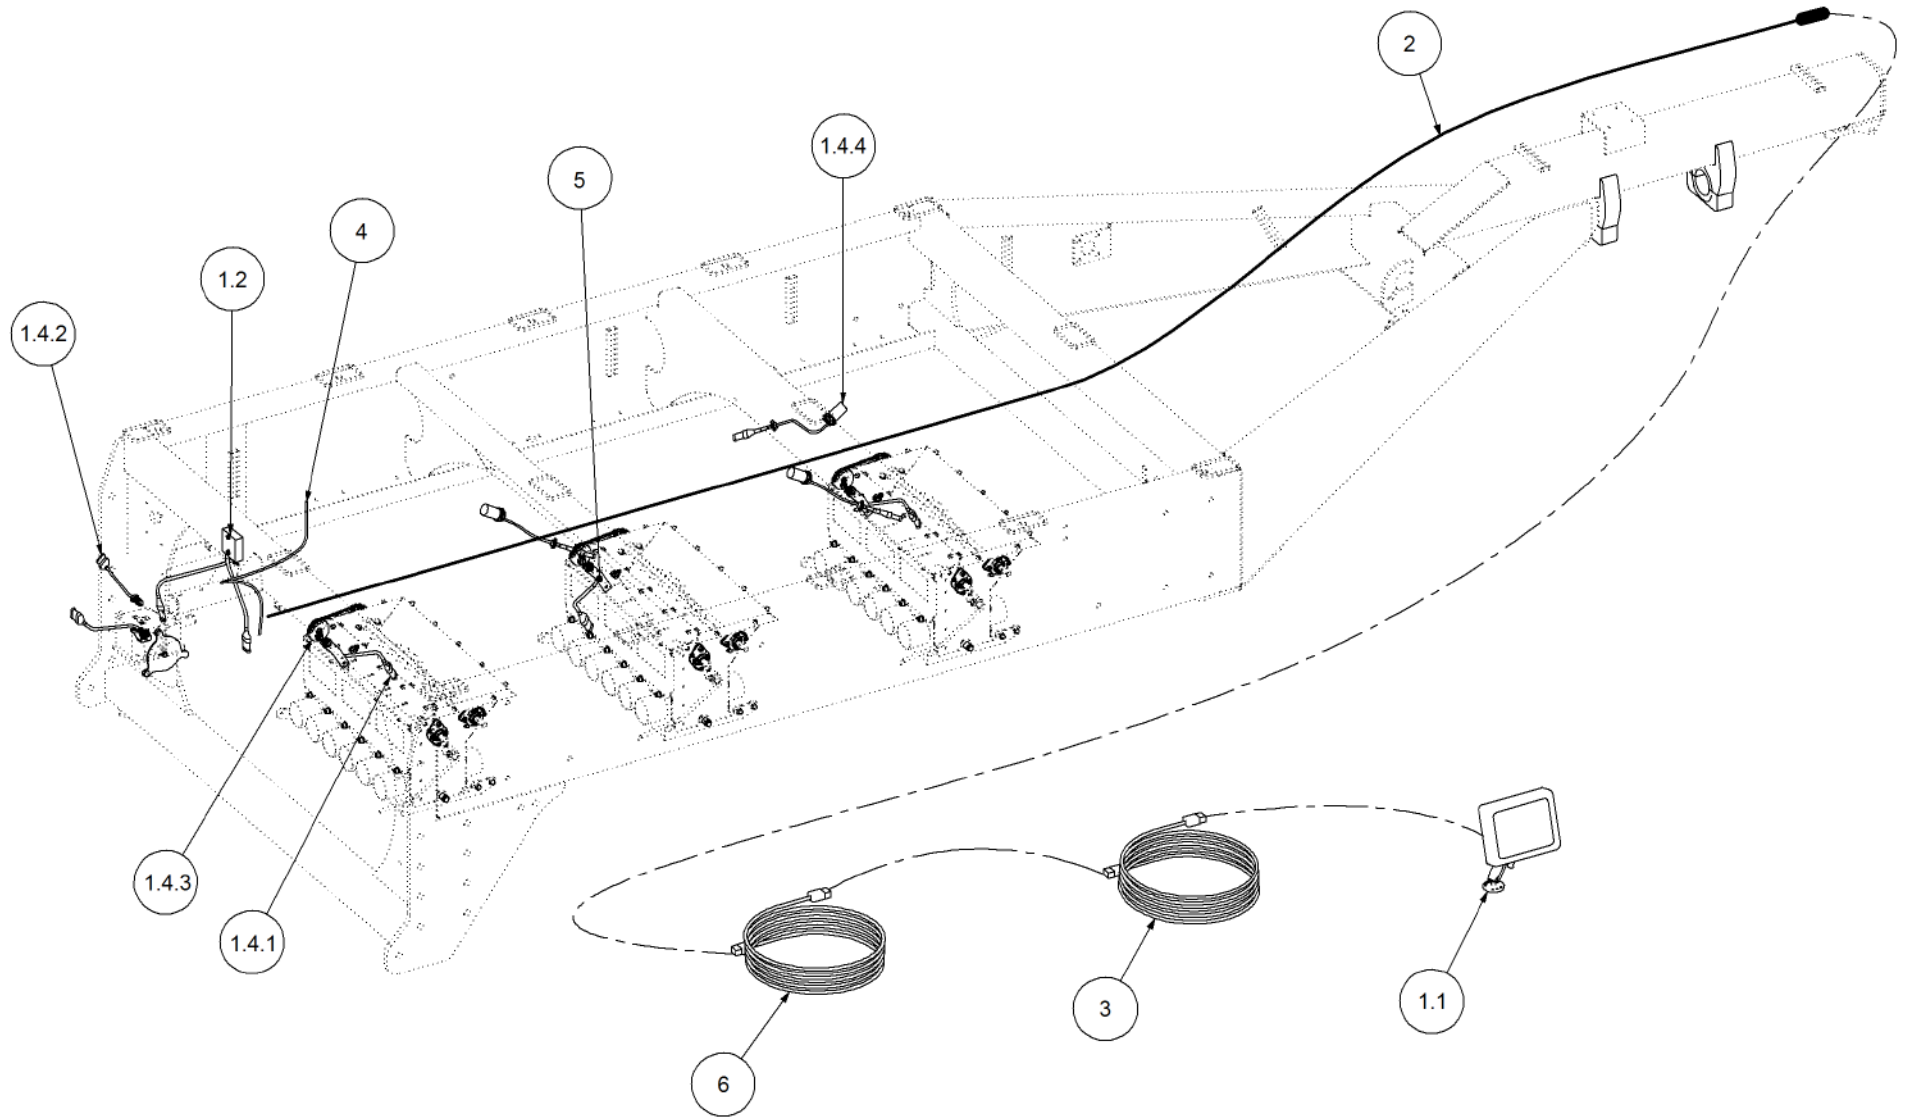

P/N 156590005 Stauff Clamp Kit

Key	Part Number	Description	Qty
1	156142160	Clamp Pipe Single 16 Dia	7
2	156162000	Clamp Top Plate	7
3	156143254	Clamp Pipe Single 25.4 Dia	7
4	156163000	Clamp Top Plate	7
5	156144280	Clamp Pipe Single 28 Dia	7
6	156164000	Clamp Top Plate	7
7	050060408	Bolt Hex Hd M6 x 40	28
8	050060458	Bolt Hex Hd M6 x 45	14
9	156180006	Stauff Rail Nut M6	42

Key	Part Number	Description	Qty