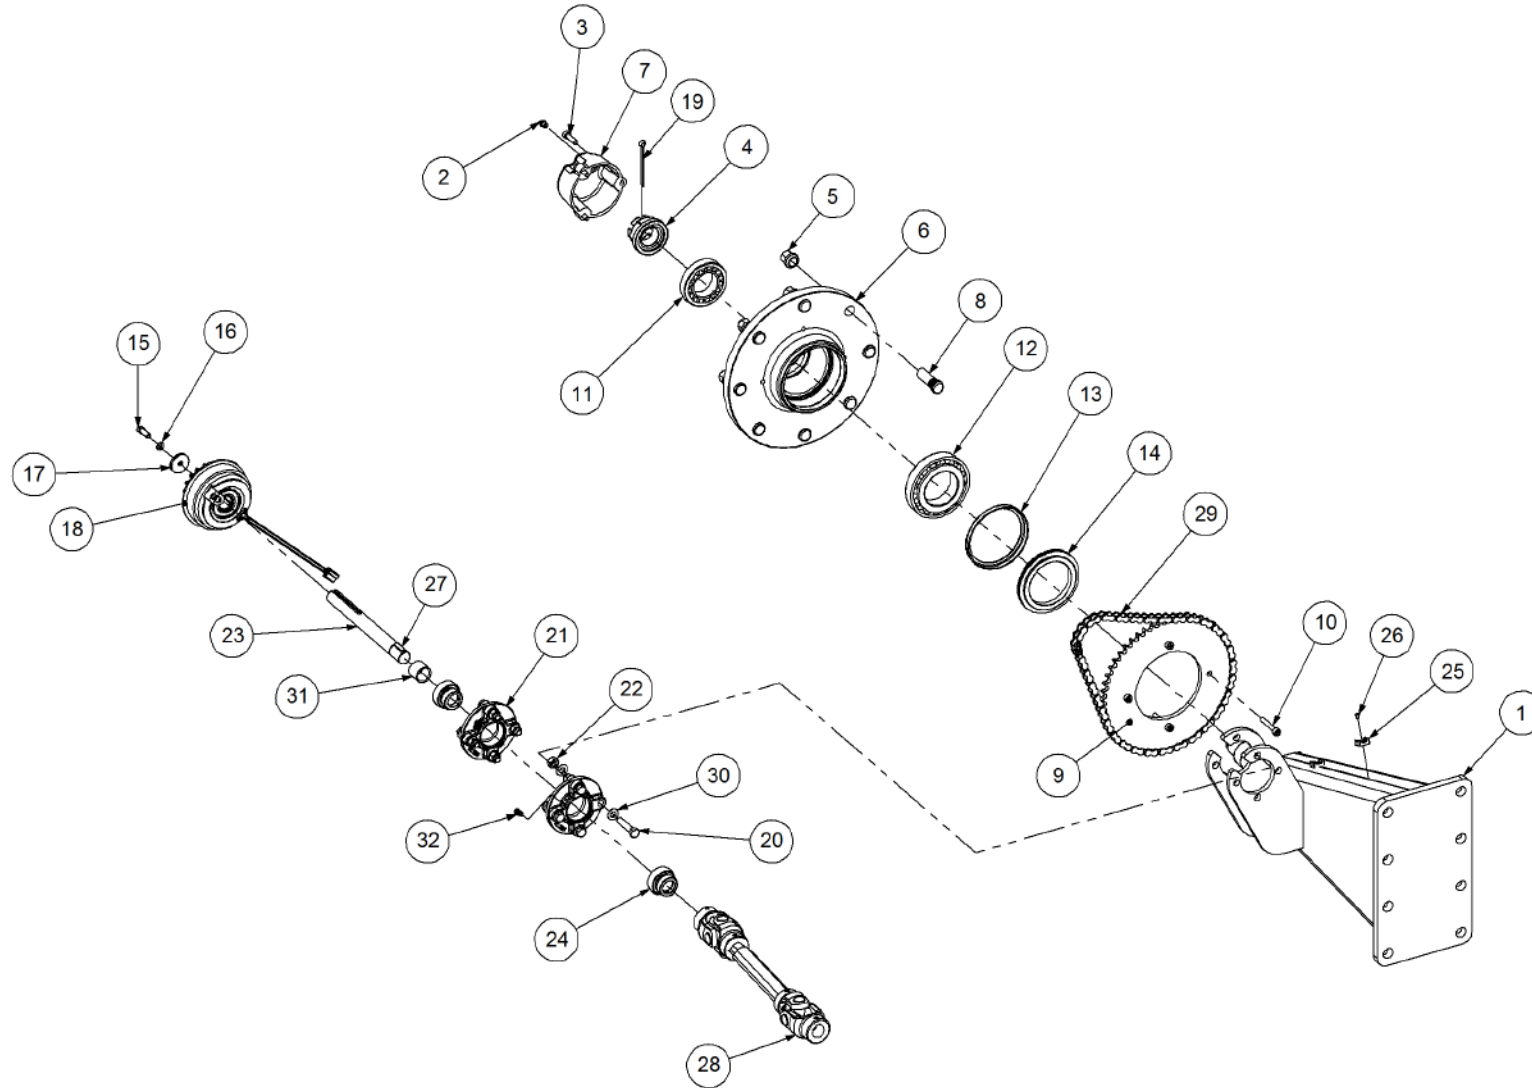

Key	Part Number	Description	Qty
-----	-------------	-------------	-----

**P/N 242600000 Axle Hub & Stub - Drive - 3.5T (8 stud) x 3.0m**

Key	Part Number	Description	Qty
1	242600001	Axle - Drive	1
2	111103000	Grease Nipple 1/8" BSP	1
3	060108030	Cap Screw M8 x 30	3
4	249092002	Axle Nut 1-1/2"	1
5	080161801	Wheel Nut M18	8
6	139075006	Hub - 8 stud	1
7	139075007	Grease Cap	1
8	056180600	Wheel Stud M18	8
9	249150542	Sprocket Plate 5/8" BS x 60T	1
10	060108050	Cap Screw M8 x 50	4
11	135030210	Bearing Tapered Roller 50 ID	1
12	135030214	Bearing Tapered Roller 70 ID	1
13	139075009	Wear Ring	1
14	139075008	Seal 3-1/2" ID	1
15	000080255	Bolt Hex Hd 5/16" UNC x 1"	1
16	036108000	Spring Washer 5/16" ID	1
17	290000002	Retainer Washer	1
18	115005314	Electric Clutch w/- 18T Sprocket	1
19	092206080	Split Pin 6.3 Dia x 80	1
20	000110505	Bolt Hex Hd 7/16" x 2" UNC	8
21	136220500	Bearing Housing - 4 Bolt	2
22	030130111	Nut 7/16" UNC Nyloc	8
23	290000003	Clutch Shaft	1
24	135520525	Bearing - 1" ID	2
25	115001512	Cable Clamp	2
26	094105000	Pop Rivet 3/16" Steel	2
27	182070830	Key 7 x 8 x 30 Lg	1
28	131210490	Drive Shaft & Universal	1
29	249063000	Chain 5/8" Simplex O'ring	1
30	035111220	Flat Washer 7/16" ID	16
31	240000000	Bush	1
32	111206450	Grease Nipple 1/4" UNF - 45°	2