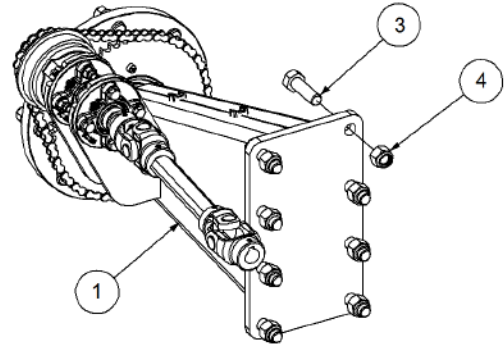

P/N 248600000

Axle Hub & Stub Kit - 3.5T (8 stud) x 3.0m

Key	Part Number	Description	Qty
1	242600000	Axle Hub & Stub - Drive - 3.5T (8 stud) x 3.0m	1
2	243600000	Axle Hub & Stub - Lazy - 3.5T (8 stud) x 3.0m	1
3	000190638	Bolt Hex Hd 3/4" UNC x 2-1/2"	16
4	030130191	Nut 3/4" UNC Nyloc	16

Key	Part Number	Description	Qty