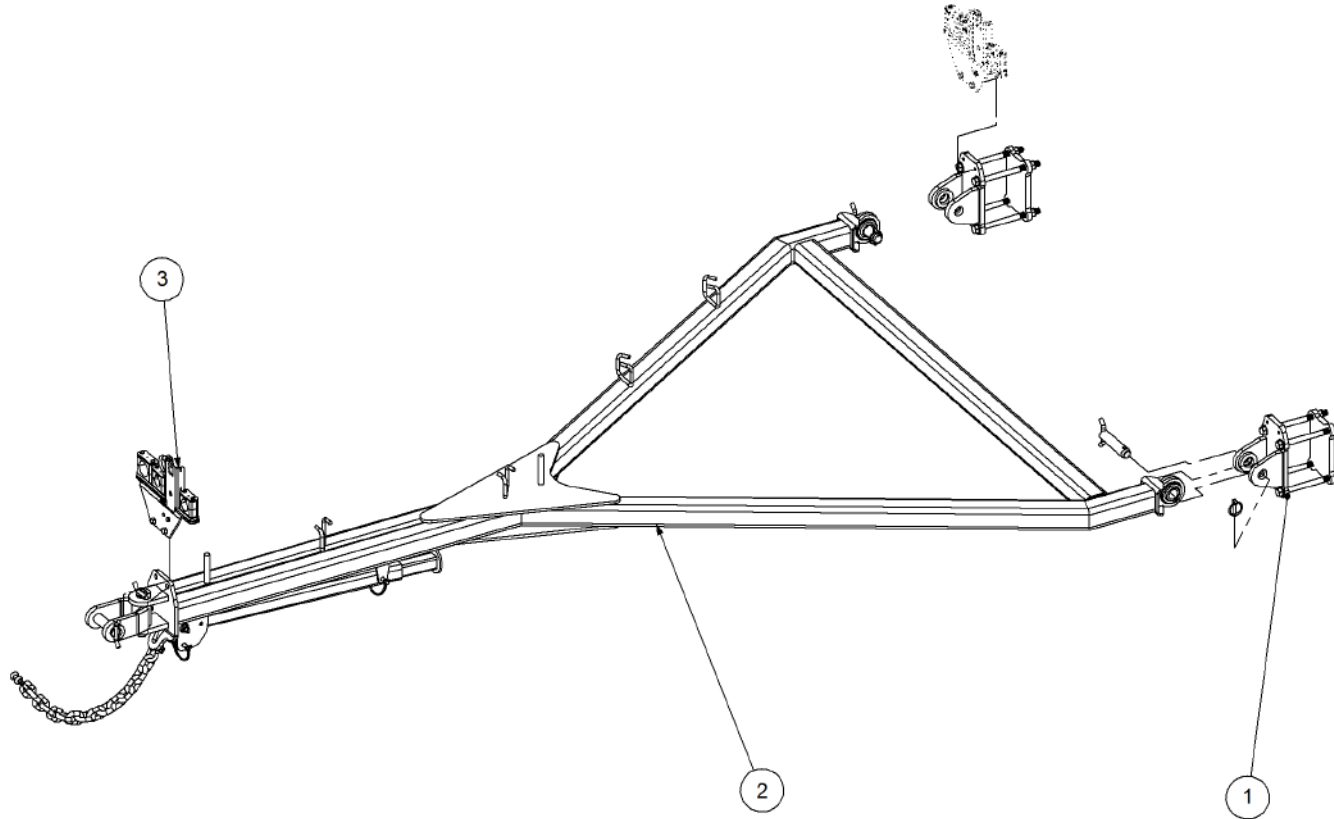

P/N 233600059

A Frame Pull Kit - 6" x 6" RHS

Key	Part Number	Description	Qty
1	233600060	Mount Frame Assy - 6" x 6" RHS	1
2	300571530	Rear 'A' Frame Assy	1
3	233260120	Hyd Hose & Electrical Connector Assy	1

Key	Part Number	Description	Qty